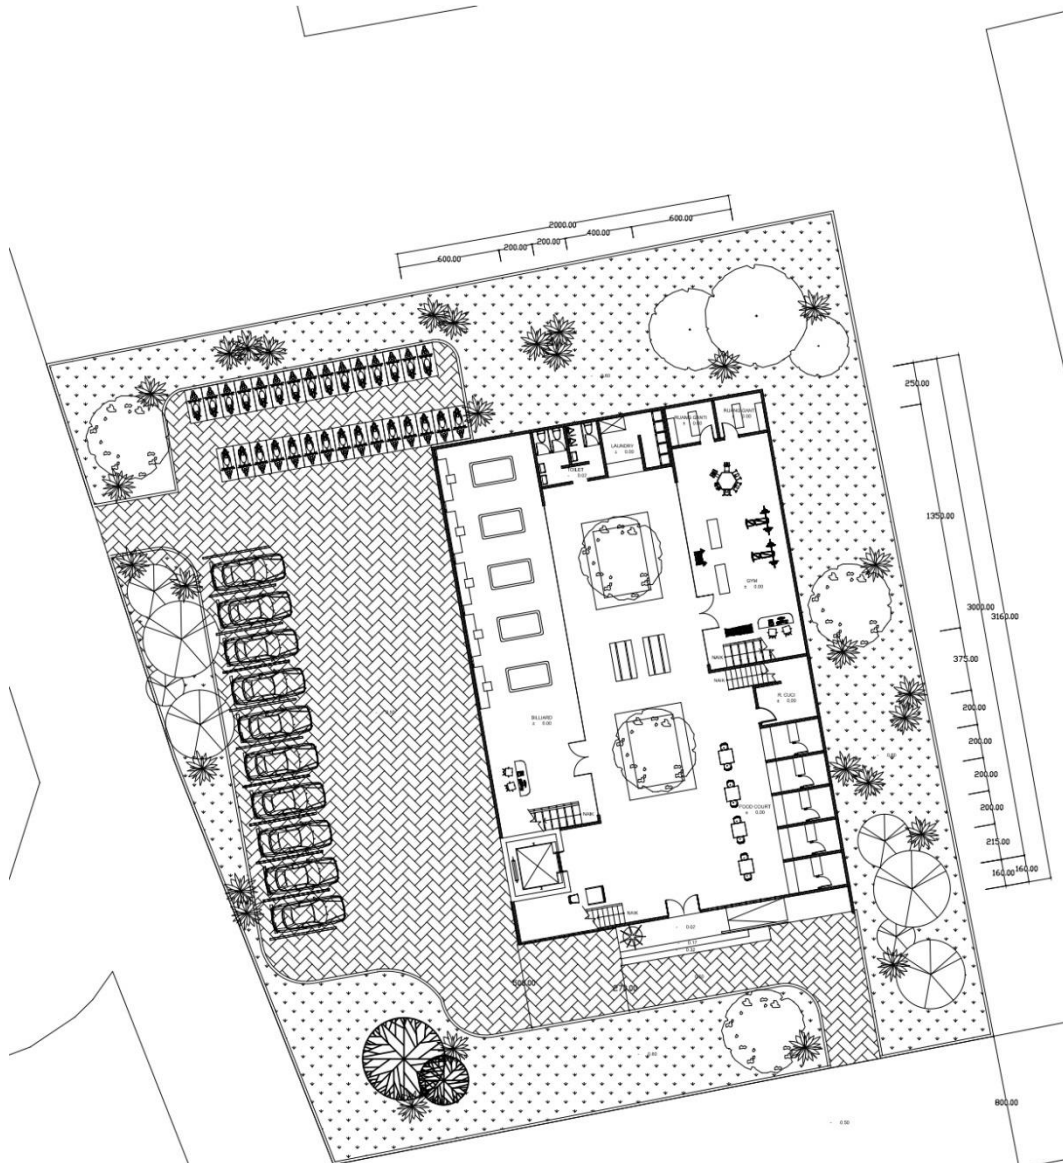

DAFTAR LAMPIRAN

Lampiran 1. Denah Public Area

DENAH LANTAI 1

SKALA 1 : 300

Lampiran 2. Denah Lantai Mezzanine Area Umum

DENAH LANTAI MEZZANINE

SKALA 1 : 200

Lampiran 3. Denah Lantai 1 / Area Kost

DENAH TIPIKAL LANTAI 2-4

SKALA 1 : 200

FLOOR TO FLOOR LANTAI TIPIKAL
LANTAI 2 → + 5.50
LANTAI 3 → + 9.50
LANTAI 4 → + 13.50

https://drive.google.com/drive/folders/10A4EMN8zwdnQJ9VU0oWavoLh_CNdRIOc?usp=drive_link