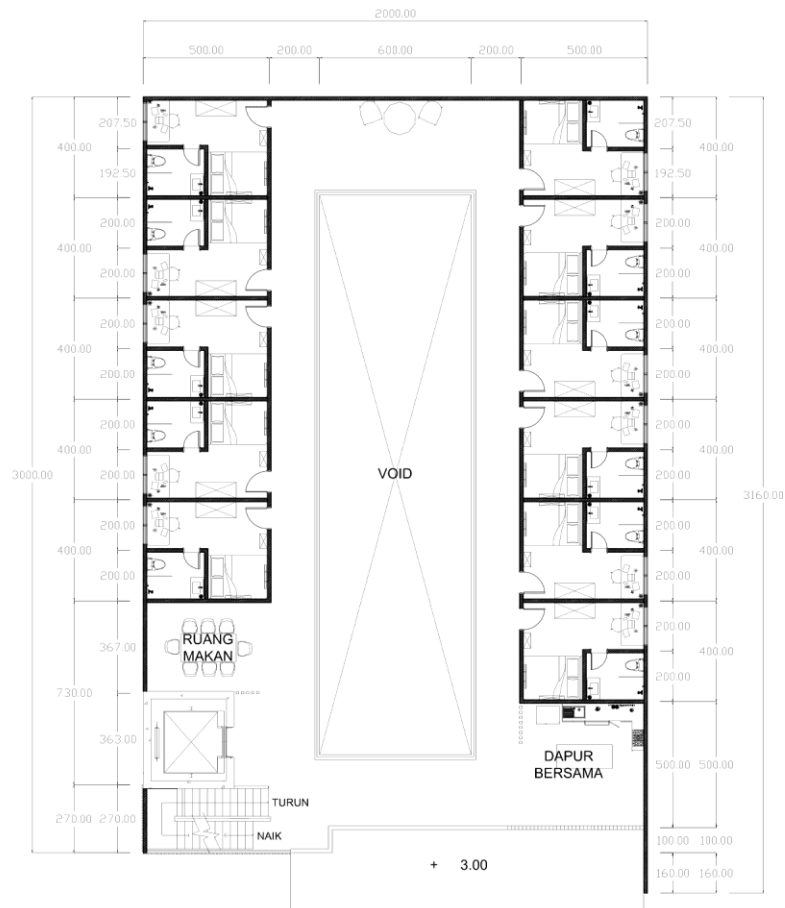

DAFTAR LAMPIRAN

Lampiran 1. Denah Public Area

DENAH LANTAI 1

SKALA 1 : 300

Lampiran 2. Denah Lantai Mezzanine Area Umum

DENAH LANTAI MEZZANINE

SKALA 1 : 200

Lampiran 3. Denah Lantai 1 / Area Kost

DENAH TIPIKAL LANTAI 2-4

SKALA 1 : 200

FLOOR TO FLOOR LANTAI TIPIKAL
LANTAI 2 → + 5.50
LANTAI 3 → + 9.50
LANTAI 4 → + 13.50

https://drive.google.com/drive/folders/10A4EMN8zwdnQJ9VU0oWavoLh_CNdRIOc?usp=drive_link