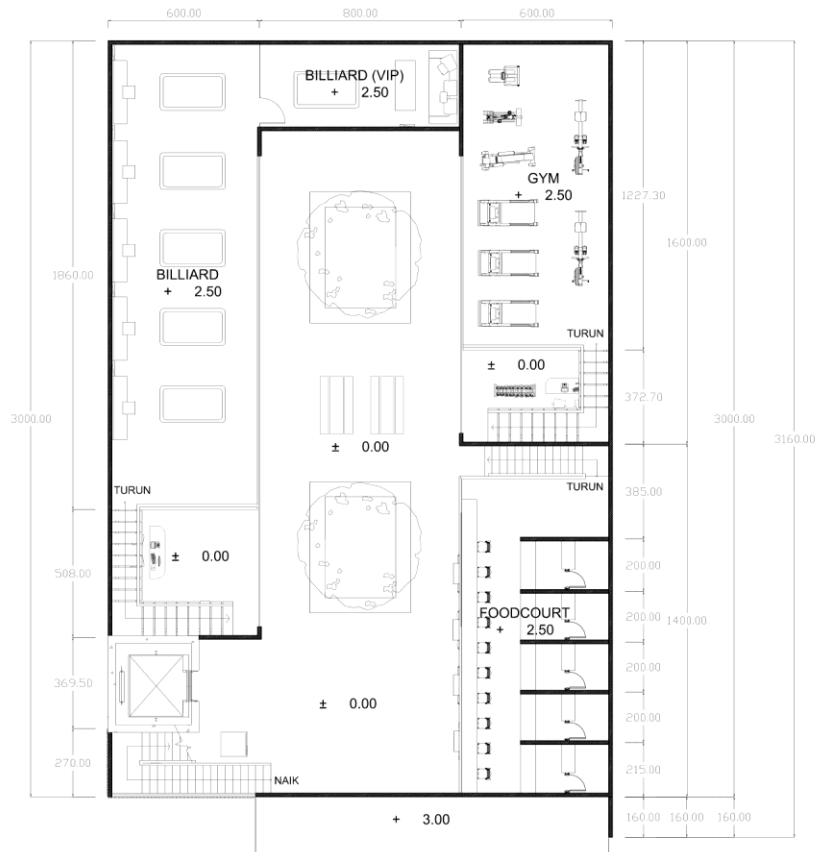

DAFTAR LAMPIRAN

Lampiran 1. Denah Public Area

DENAH LANTAI 1

SKALA 1 : 300

Lampiran 2. Denah Lantai Mezzanine Area Umum

DENAH LANTAI MEZZANINE

SKALA 1 : 200

Lampiran 3. Denah Lantai 1 / Area Kost

DENAH TIPIKAL LANTAI 2-4

SKALA 1 : 200

FLOOR TO FLOOR LANTAI TIPIKAL
LANTAI 2 → + 5.50
LANTAI 3 → + 9.50
LANTAI 4 → + 13.50

https://drive.google.com/drive/folders/10A4EMN8zwdnQJ9VU0oWavoLh_CNdRIOc?usp=drive_link