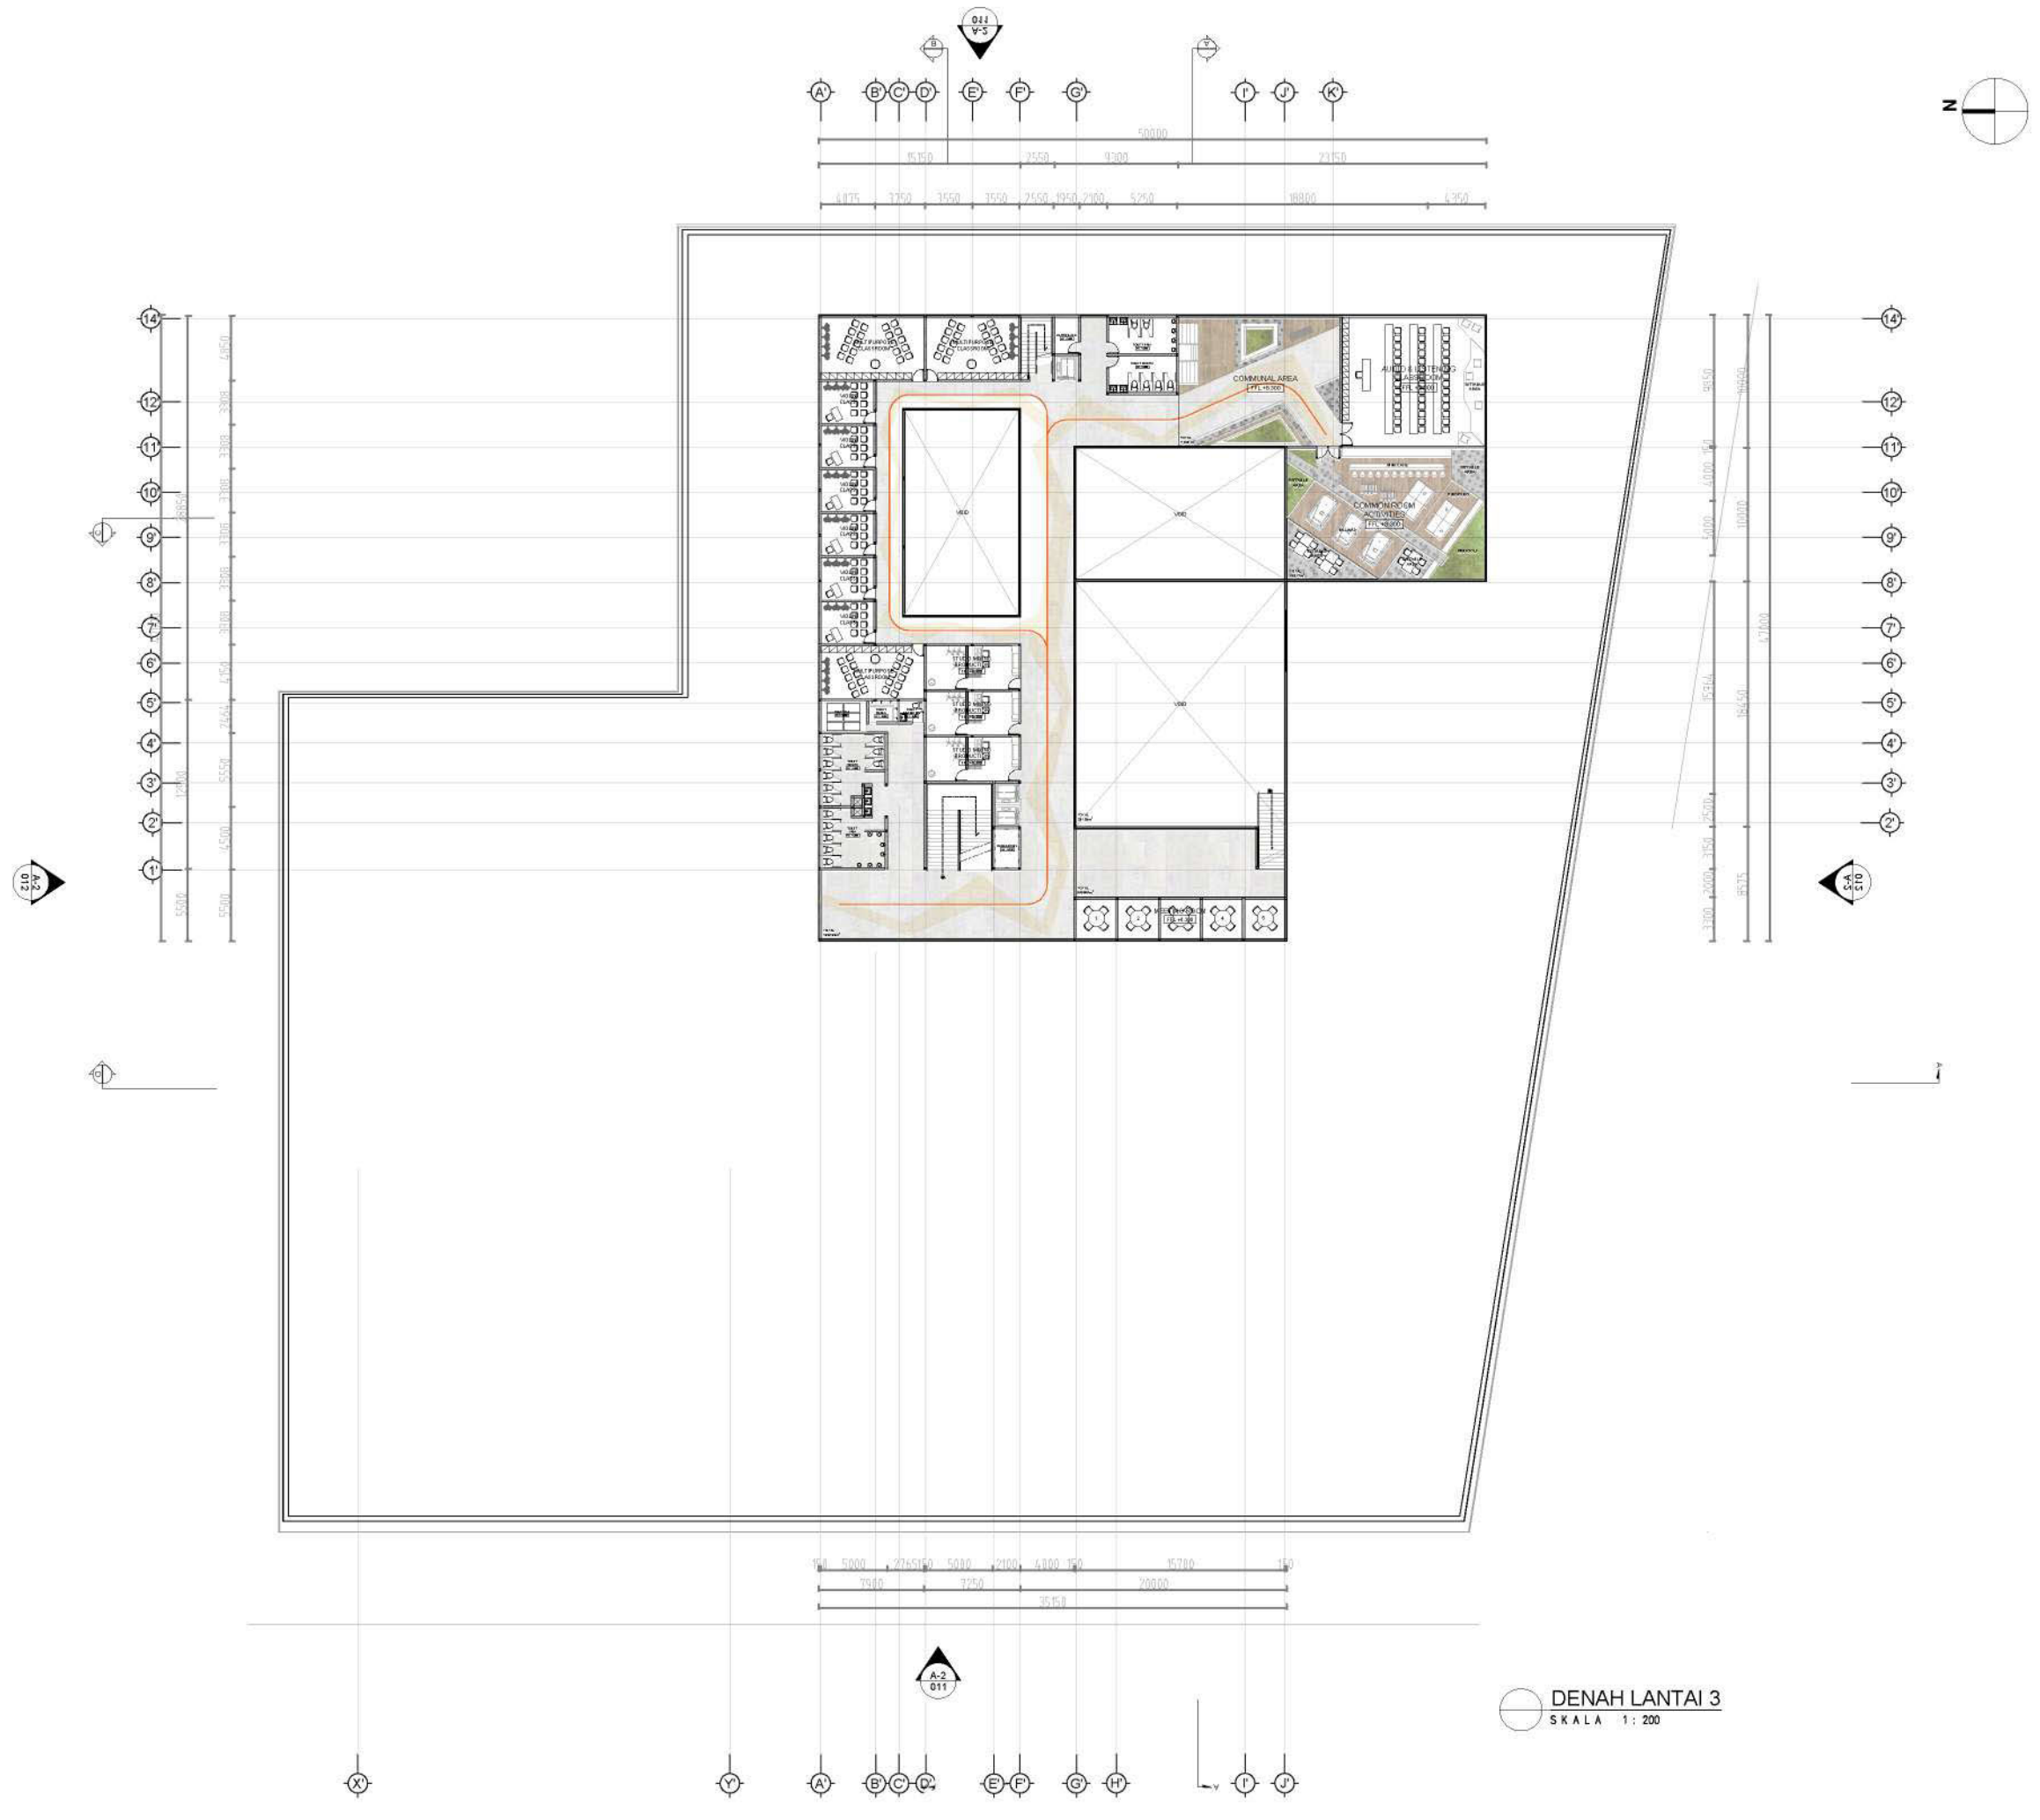

Marcello Rios - 21190018

Drawing Title :

**MUSIC BUILDING**

Scale

Project No.

Digital Name

Date Started August 2022

Rev.	Date	Remarks

Drawn By : MR

Checked By : AJ

Marked By :

Date Issued : Sheet Name :

03.07.2023

DENAH LANTAI 2  
SKALA 1 : 200

Information :	
Program :	
ARCHITECTURE	
Subject :	
MODEL AND SIMULATION	
Code : ARC4024	
Location :	
JL. TLK. BETUNG I, RT.04 RW.08 MELATI TANAH ABANG, JAKARTA PUSAT 10230	
Subject :	
TUGAS AKHIR	
Lecturer Name :	
Audrey Juliana B.A., M.Arch.	
Student Name :	
Marcello Rios - 21190018	
Drawing Title :	
MUSIC BUILDING	
Scale	
Project No.	
Digital Name	
Date Started	August 2022
Rev.	Date
	Remarks:
Drawn By :	MR
Checked By :	AJ
Marked By :	
Date Issued :	Sheet Name :
03.07.2023	

DENAH LANTAI 4  
SKALA 1: 200