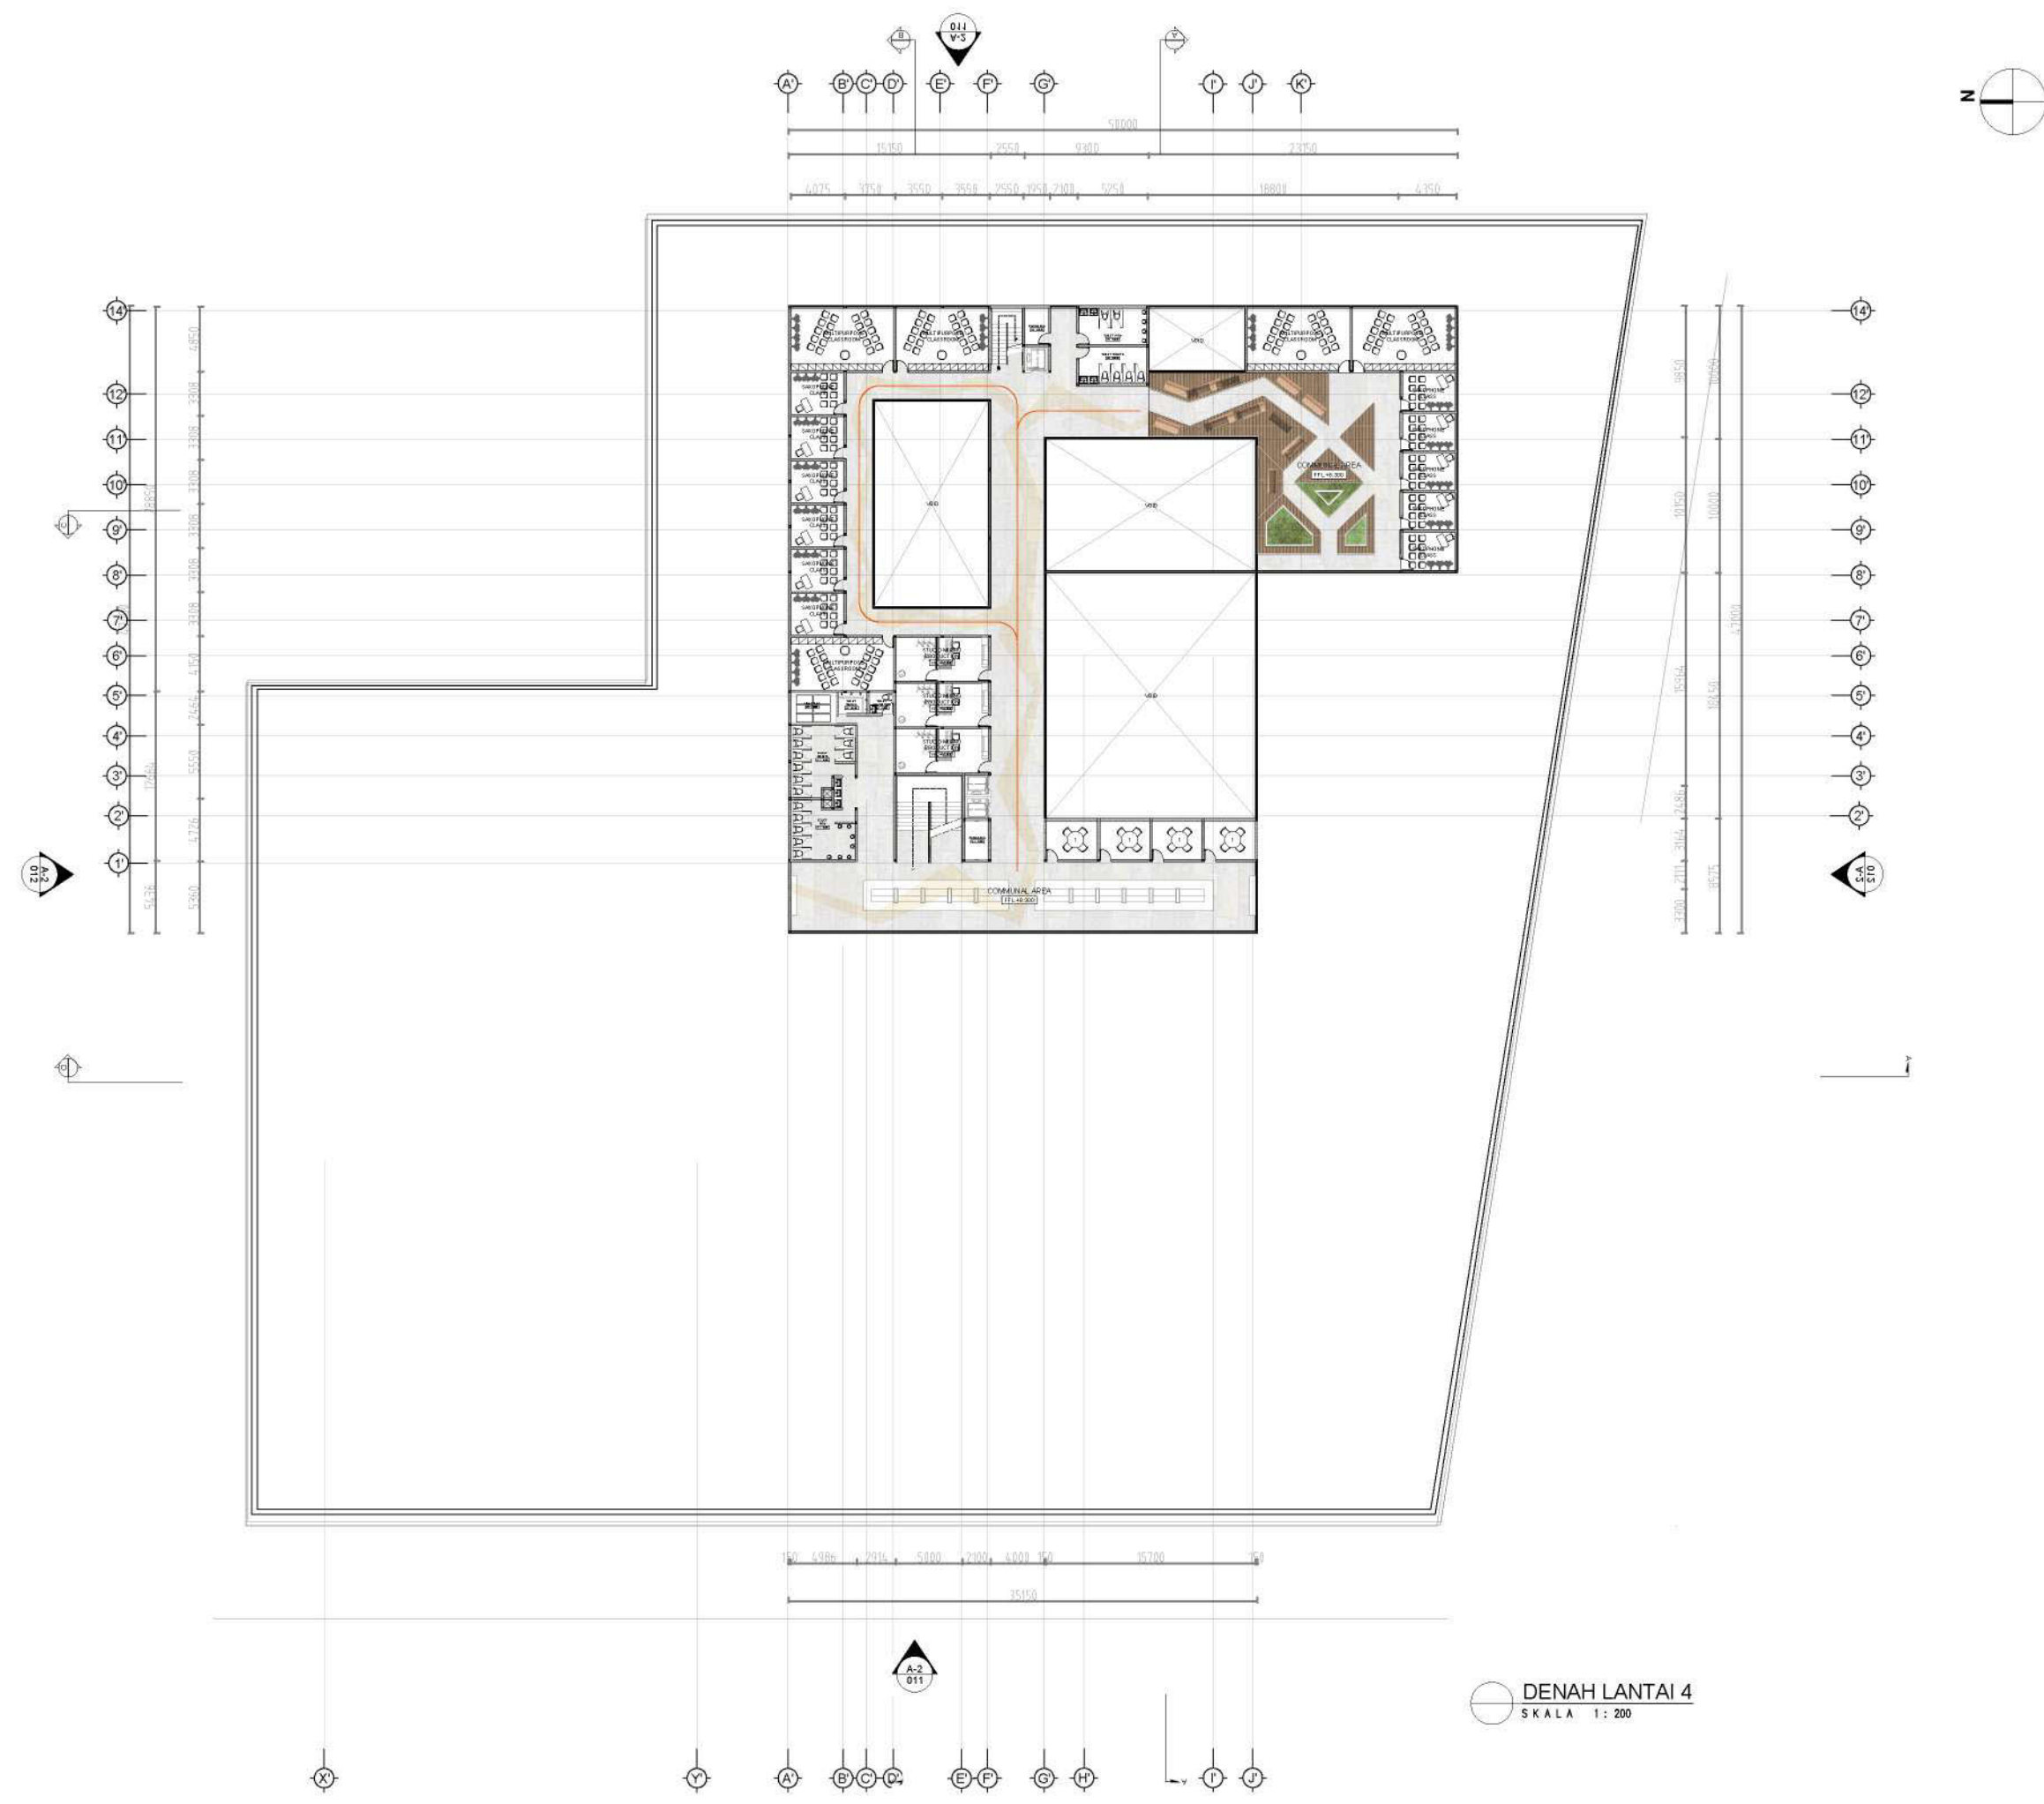

Information :	
Program :	
ARCHITECTURE	
Subject :	
MODEL AND SIMULATION	
Code : ARC4024	
Location :	
JL. TLK. BETUNG I, RT.04 RW.08 MELATI TANAH ABANG, JAKARTA PUSAT 10230	
Subject :	
TUGAS AKHIR	
Lecturer Name:	
Audrey Juliana B.A, M.Arch.	
Student Name:	
Marcello Rios - 21190018	
Drawing Title :	
MUSIC BUILDING	
Scale	
Project No.	
Digital Name	
Date Started	August 2022
Rev.	Date
	Remarks:
Drawn By :	MR
Checked By :	AJ
Marked By :	
Date Issued :	Sheet Name :
03.07.2023	

DENAH LANTAI 4
SKALA 1: 200