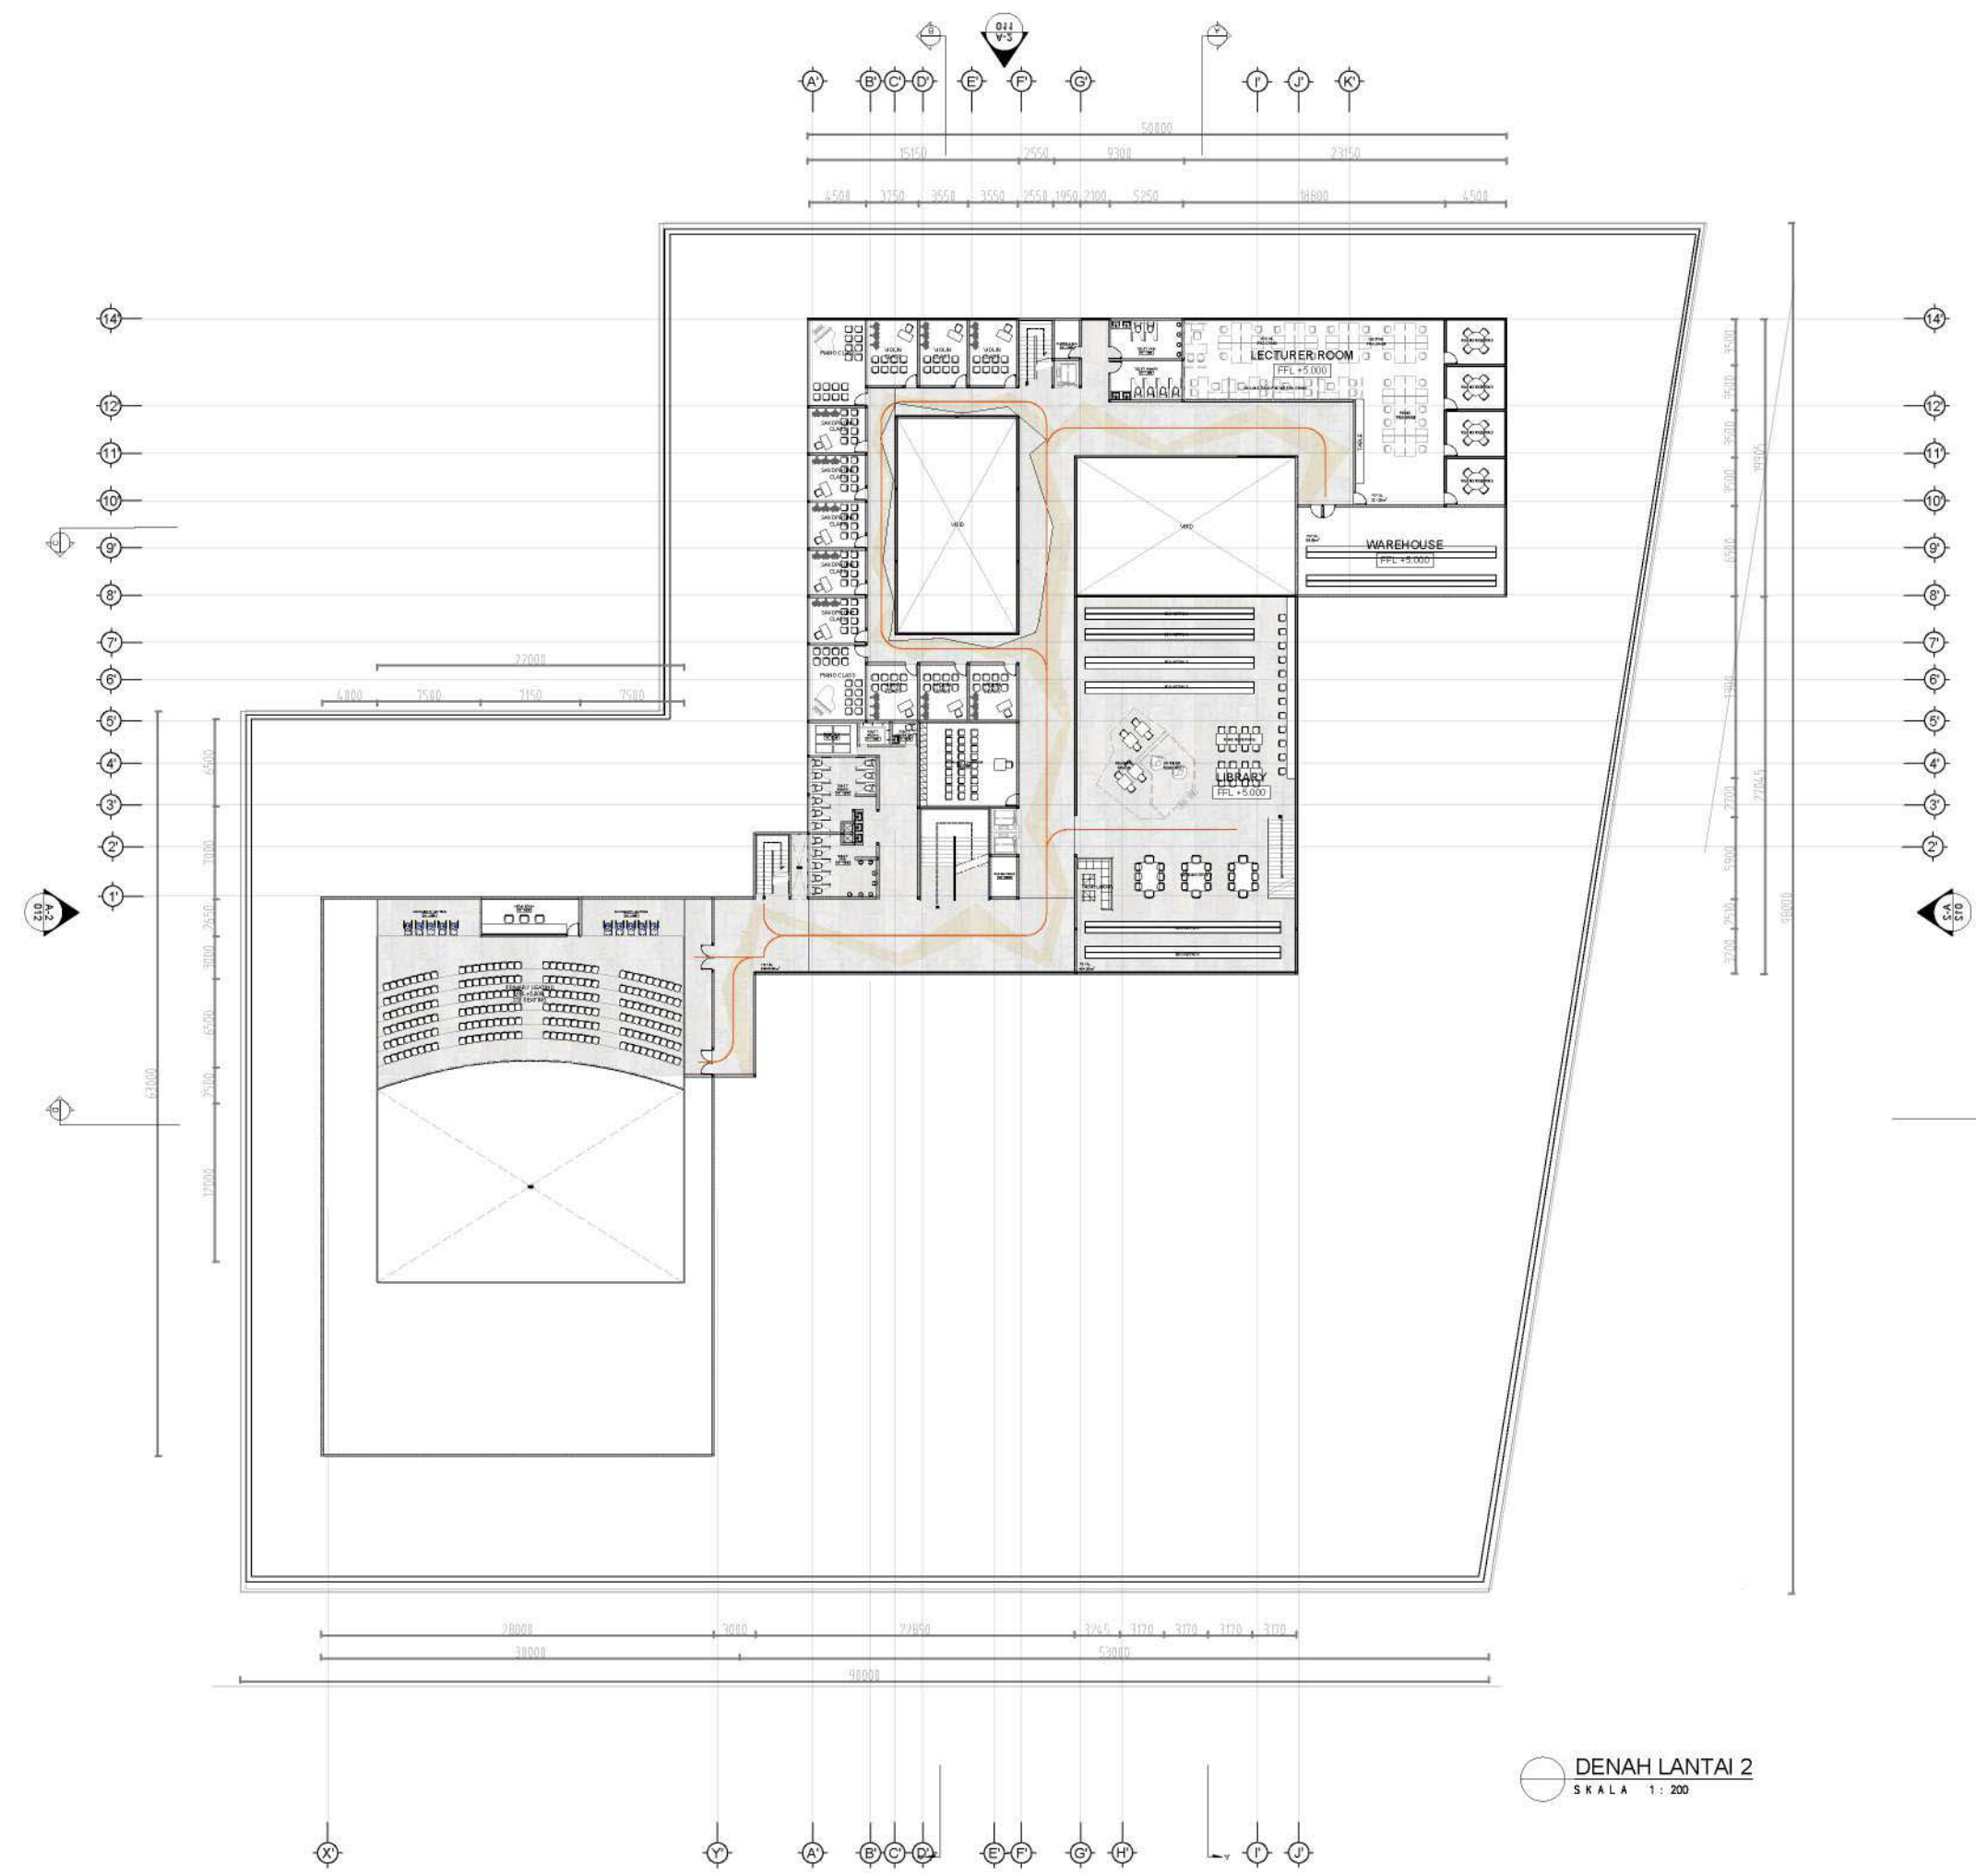

**LEGENDA**

- SIRKULASI TRANSPORTASI
- SIRKULASI AKSESIBILITAS
- DENAH PEMBESARAN

**DENAH SITEPLAN**  
SKALA 1 : 200

Information :

Program :

**ARCHITECTURE**

Subject :

**MODEL AND SIMULATION**

Marcello Rios - 21190018

Drawing Title :

**MUSIC BUILDING**

Scale

Project No.

Digital Name

Date Started August 2022

Rev.	Date	Remarks

Drawn By : MR

Checked By : AJ

Marked By :

Date Issued : Sheet Name :

03.07.2023

DENAH LANTAI 2  
SKALA 1 : 200

Information :	
Program :	
ARCHITECTURE	
Subject :	
MODEL AND SIMULATION	
Code : ARC4024	
Location :	
JL. TLK. BETUNG I, RT.04 RW.08 MELATI TANAH ABANG, JAKARTA PUSAT 10230	
Subject :	
TUGAS AKHIR	
Lecturer Name :	
Audrey Juliana B.A., M.Arch.	
Student Name :	
Marcello Rios - 21190018	
Drawing Title :	
MUSIC BUILDING	
Scale	
Project No.	
Digital Name	
Date Started	August 2022
Rev.	Date
	Remarks:
Drawn By :	MR
Checked By :	AJ
Marked By :	
Date Issued :	Sheet Name :
03.07.2023	

DENAH LANTAI 4  
SKALA 1: 200