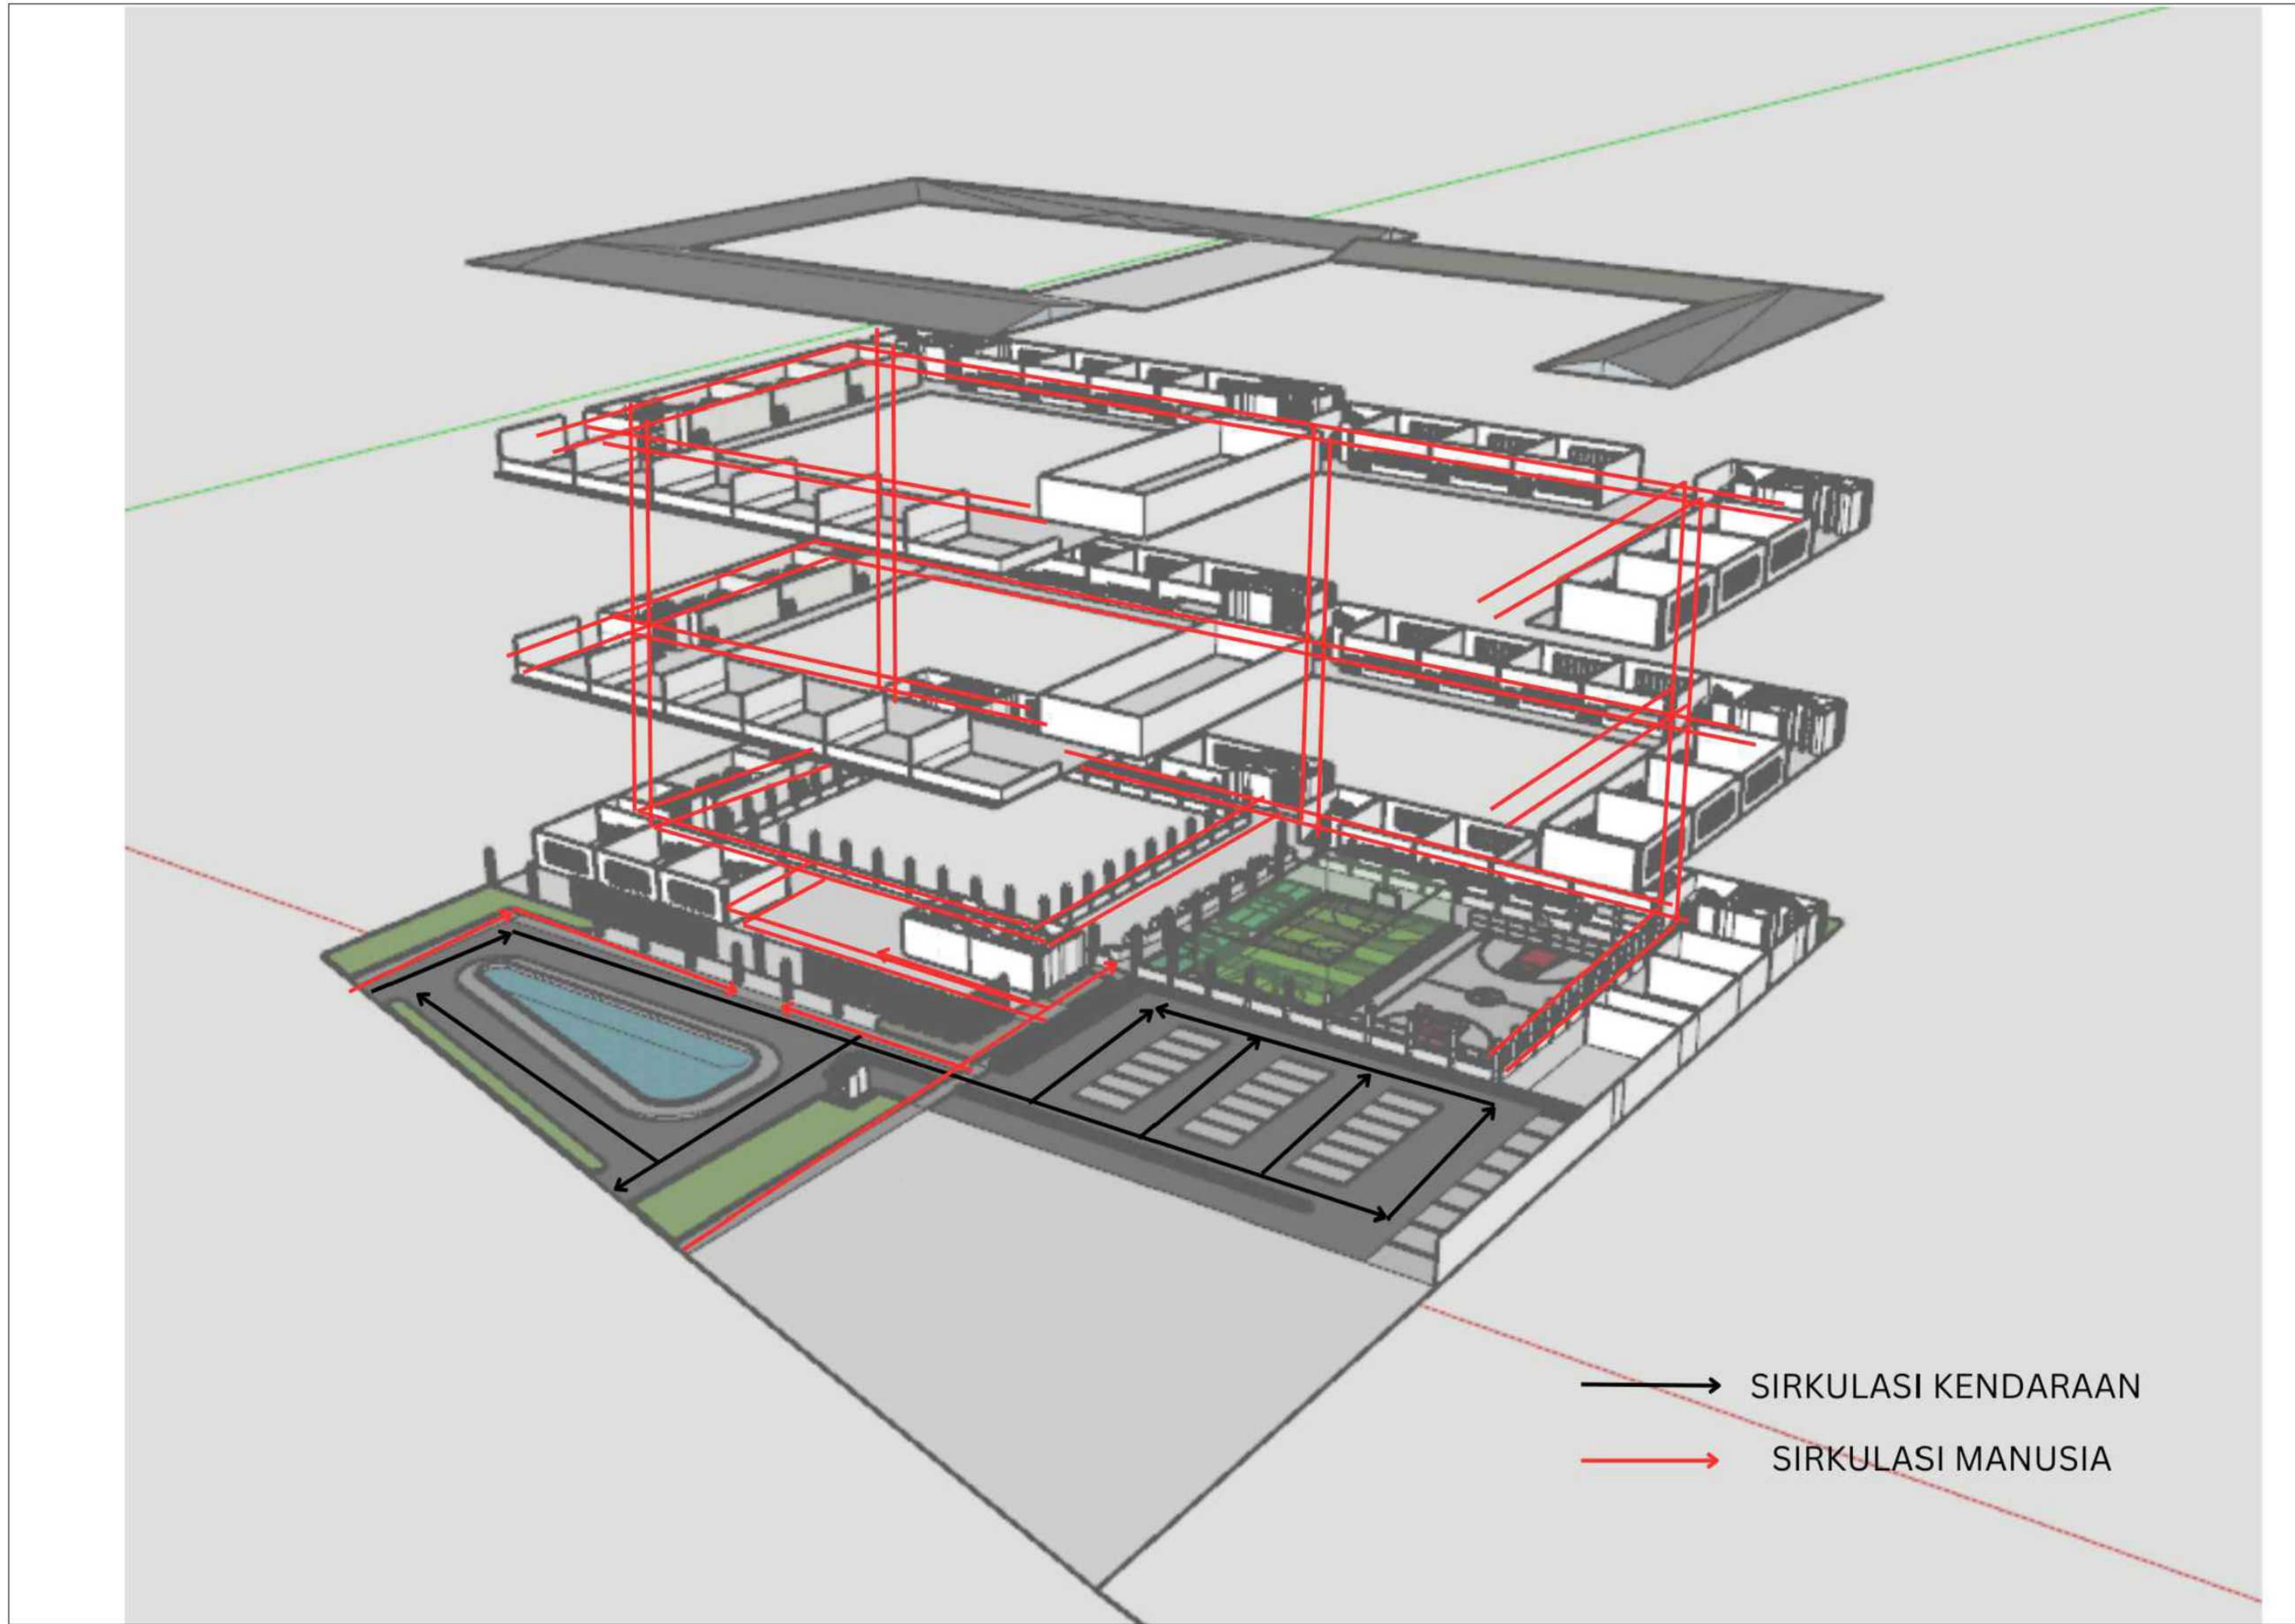

NOTE

→ SIRKULASI KENDARAAN
→ SIRKULASI MANUSIA

DIAGRAM SIRKULASI

PROGRAM :	ARQUITECTURE
SUBJECT :	TUGAS AKHIR
CODE :	ARC 4218
CLASS :	2022/2023
LECTURER' NAME :	Yasri Dahli Apritasari S.T., M.T. Dr. rer. nat. Maria Prithandijanti S.T.
STUDENT' NAME :	Bunga Ratnaningtyas A K
STUDENT' ID :	21180029
TITLE :	Diagram Sirkulasi
DRAWING BY:	BUNGA RATNANINGTYAS A.K
CHECKED BY:	CHK:
MARKED BY:	APR:
SUBMISSION DATE :	26 Juni 2023
SCALE	PAGE