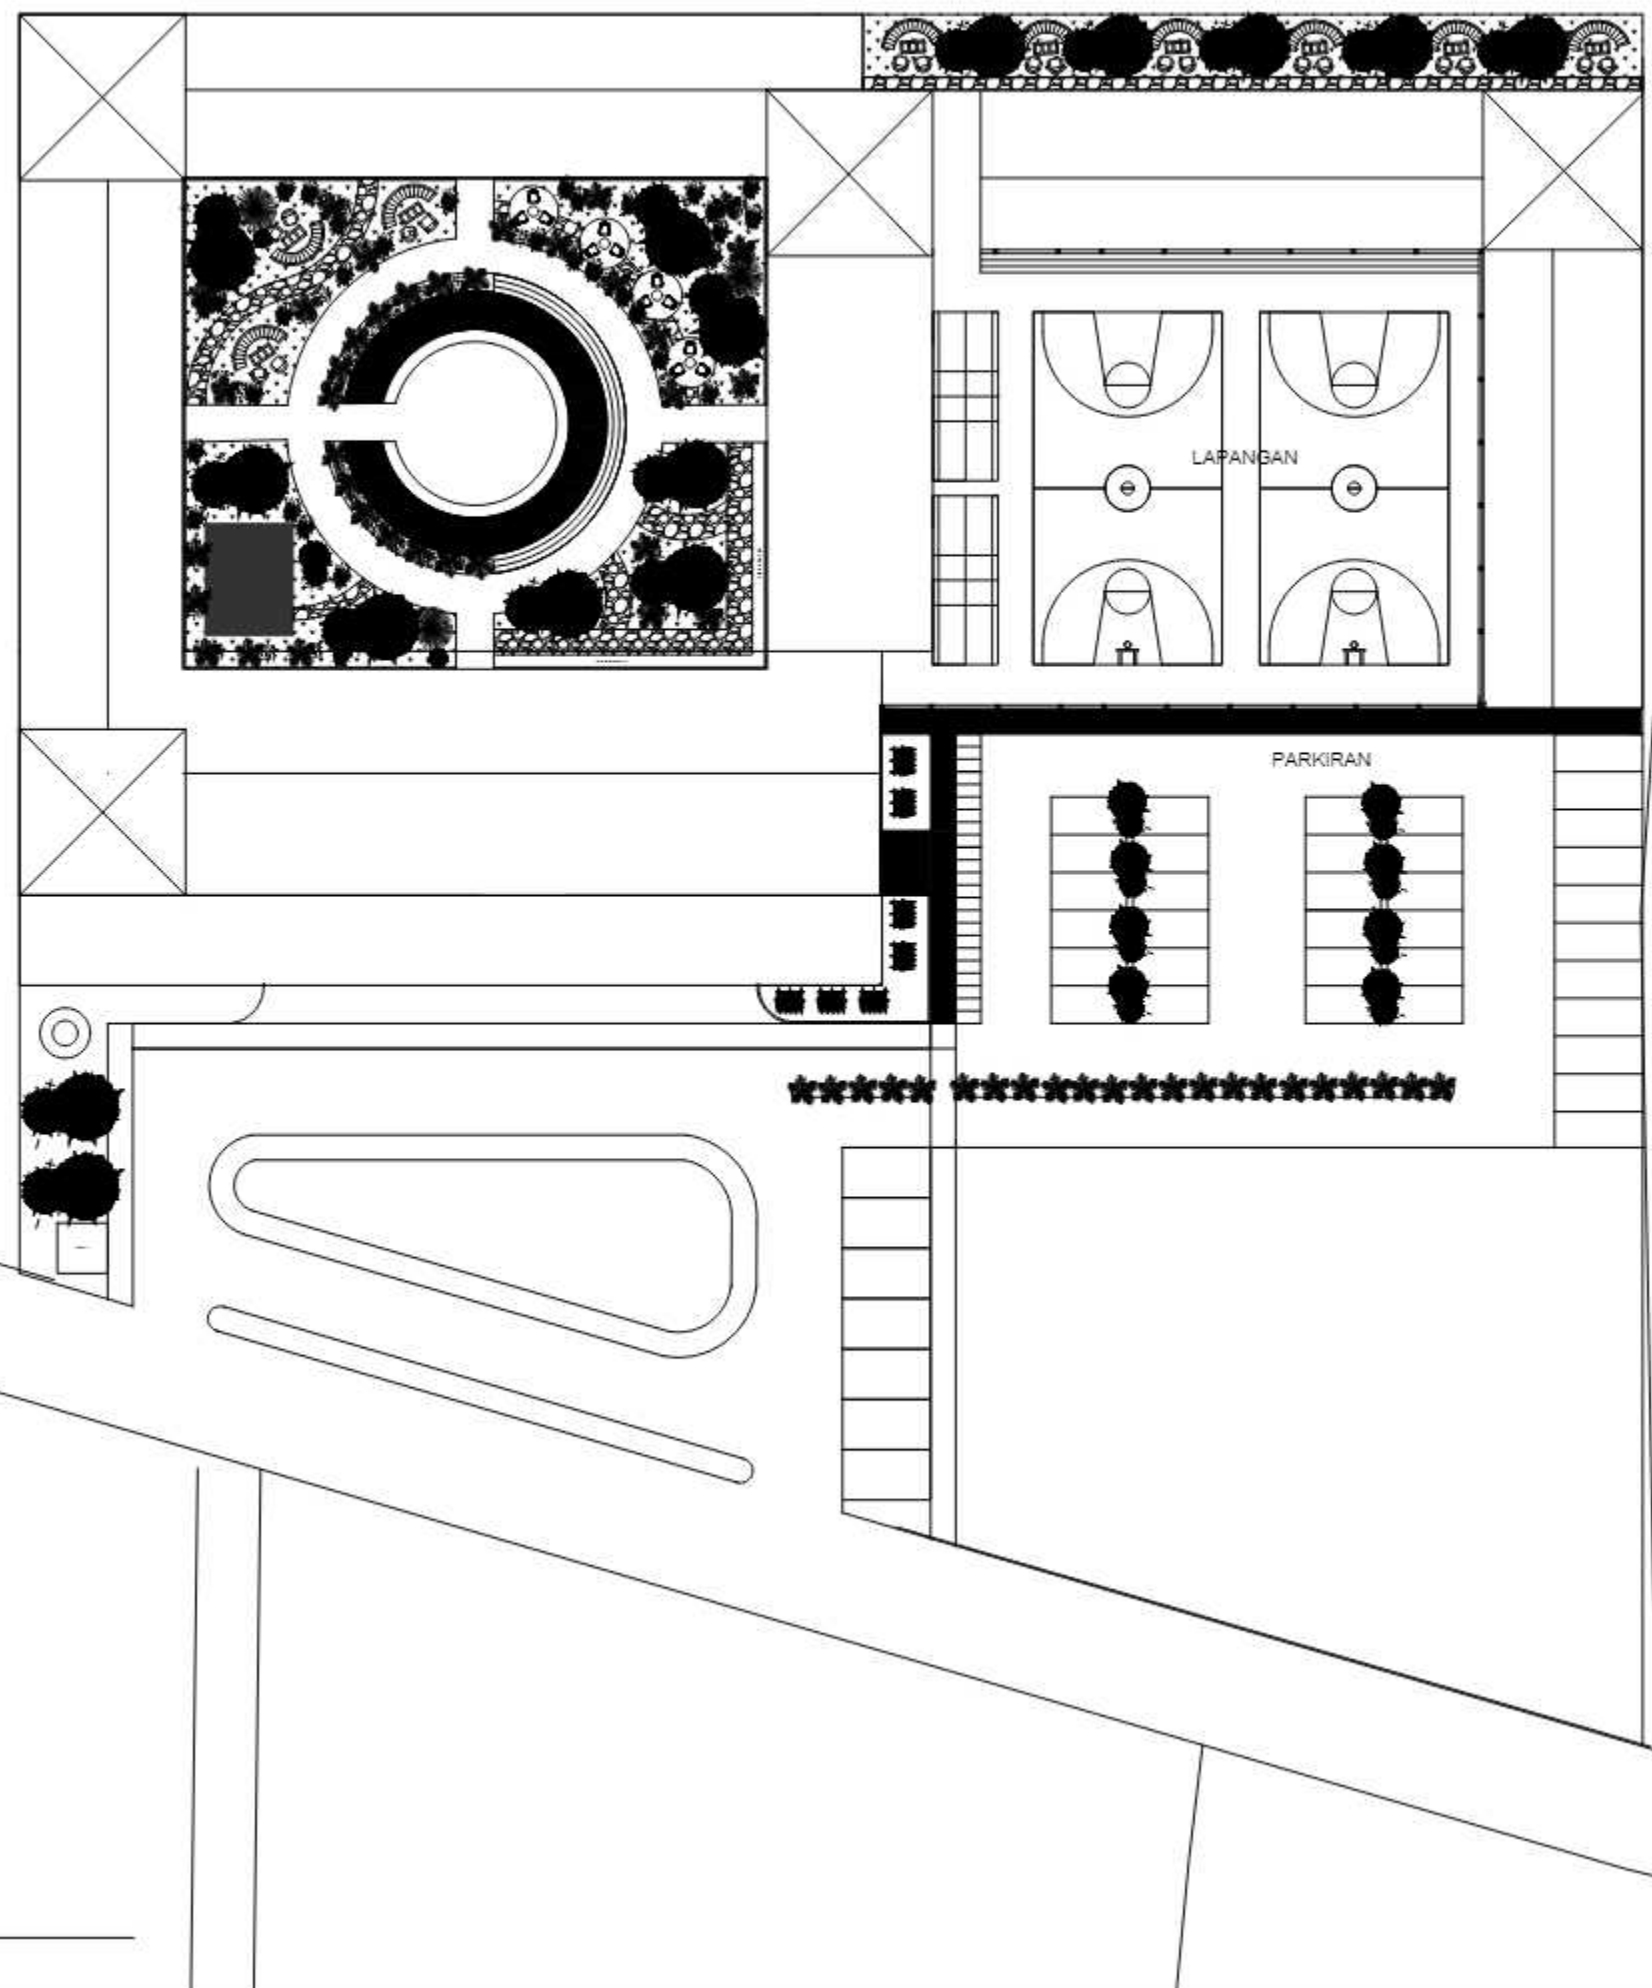

STUDENT' ID :
 21180029

TITLE :
 Detail Potongan R. Guru

DRAWING BY:
 BUNGA RATNANINGTYAS AK
 CHECKED BY:
 CHR:
 MARKED BY:
 APR

SUBMISSION DATE :
 21 Juni 2023
 SCALE PAGE
 1 : 1000

NOTE

DENAH ATAP
 SKALA 1 : 3 0 0