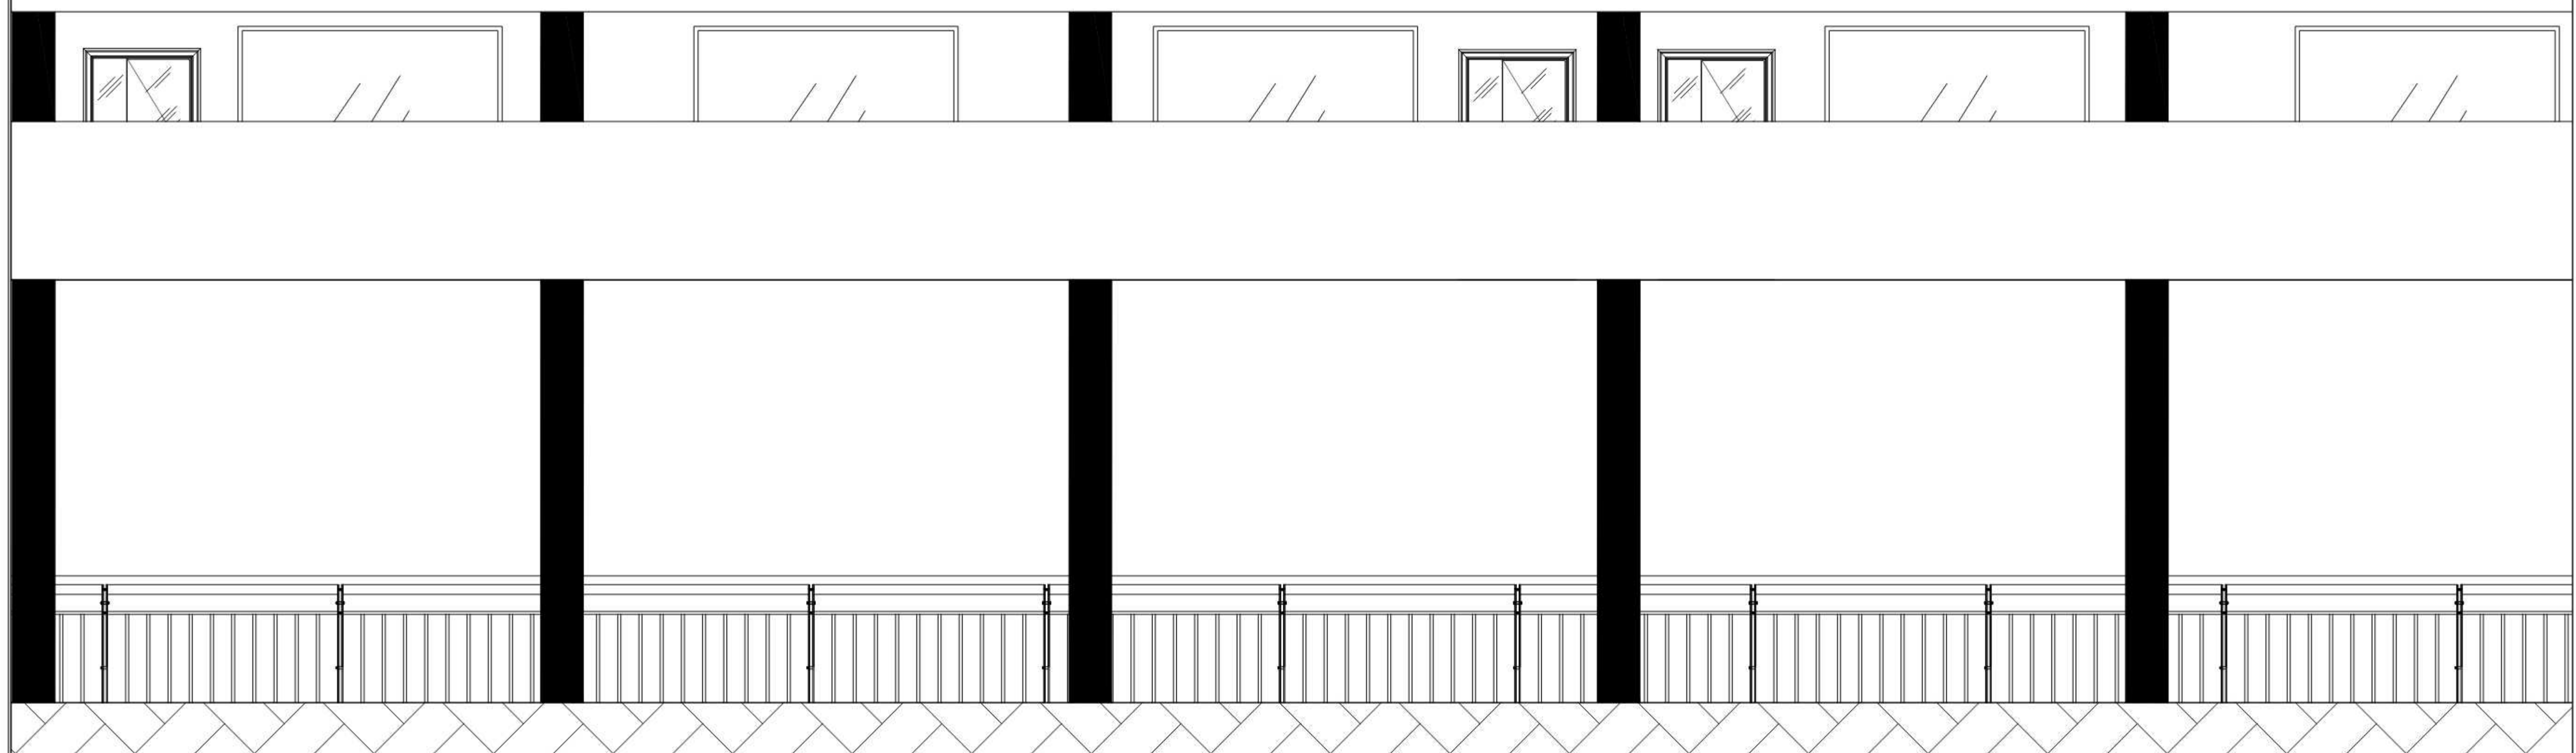

DETAIL RAILING
SKALA 1 : 2 0

DETAIL RAILING
SKALA 1 : 3 0