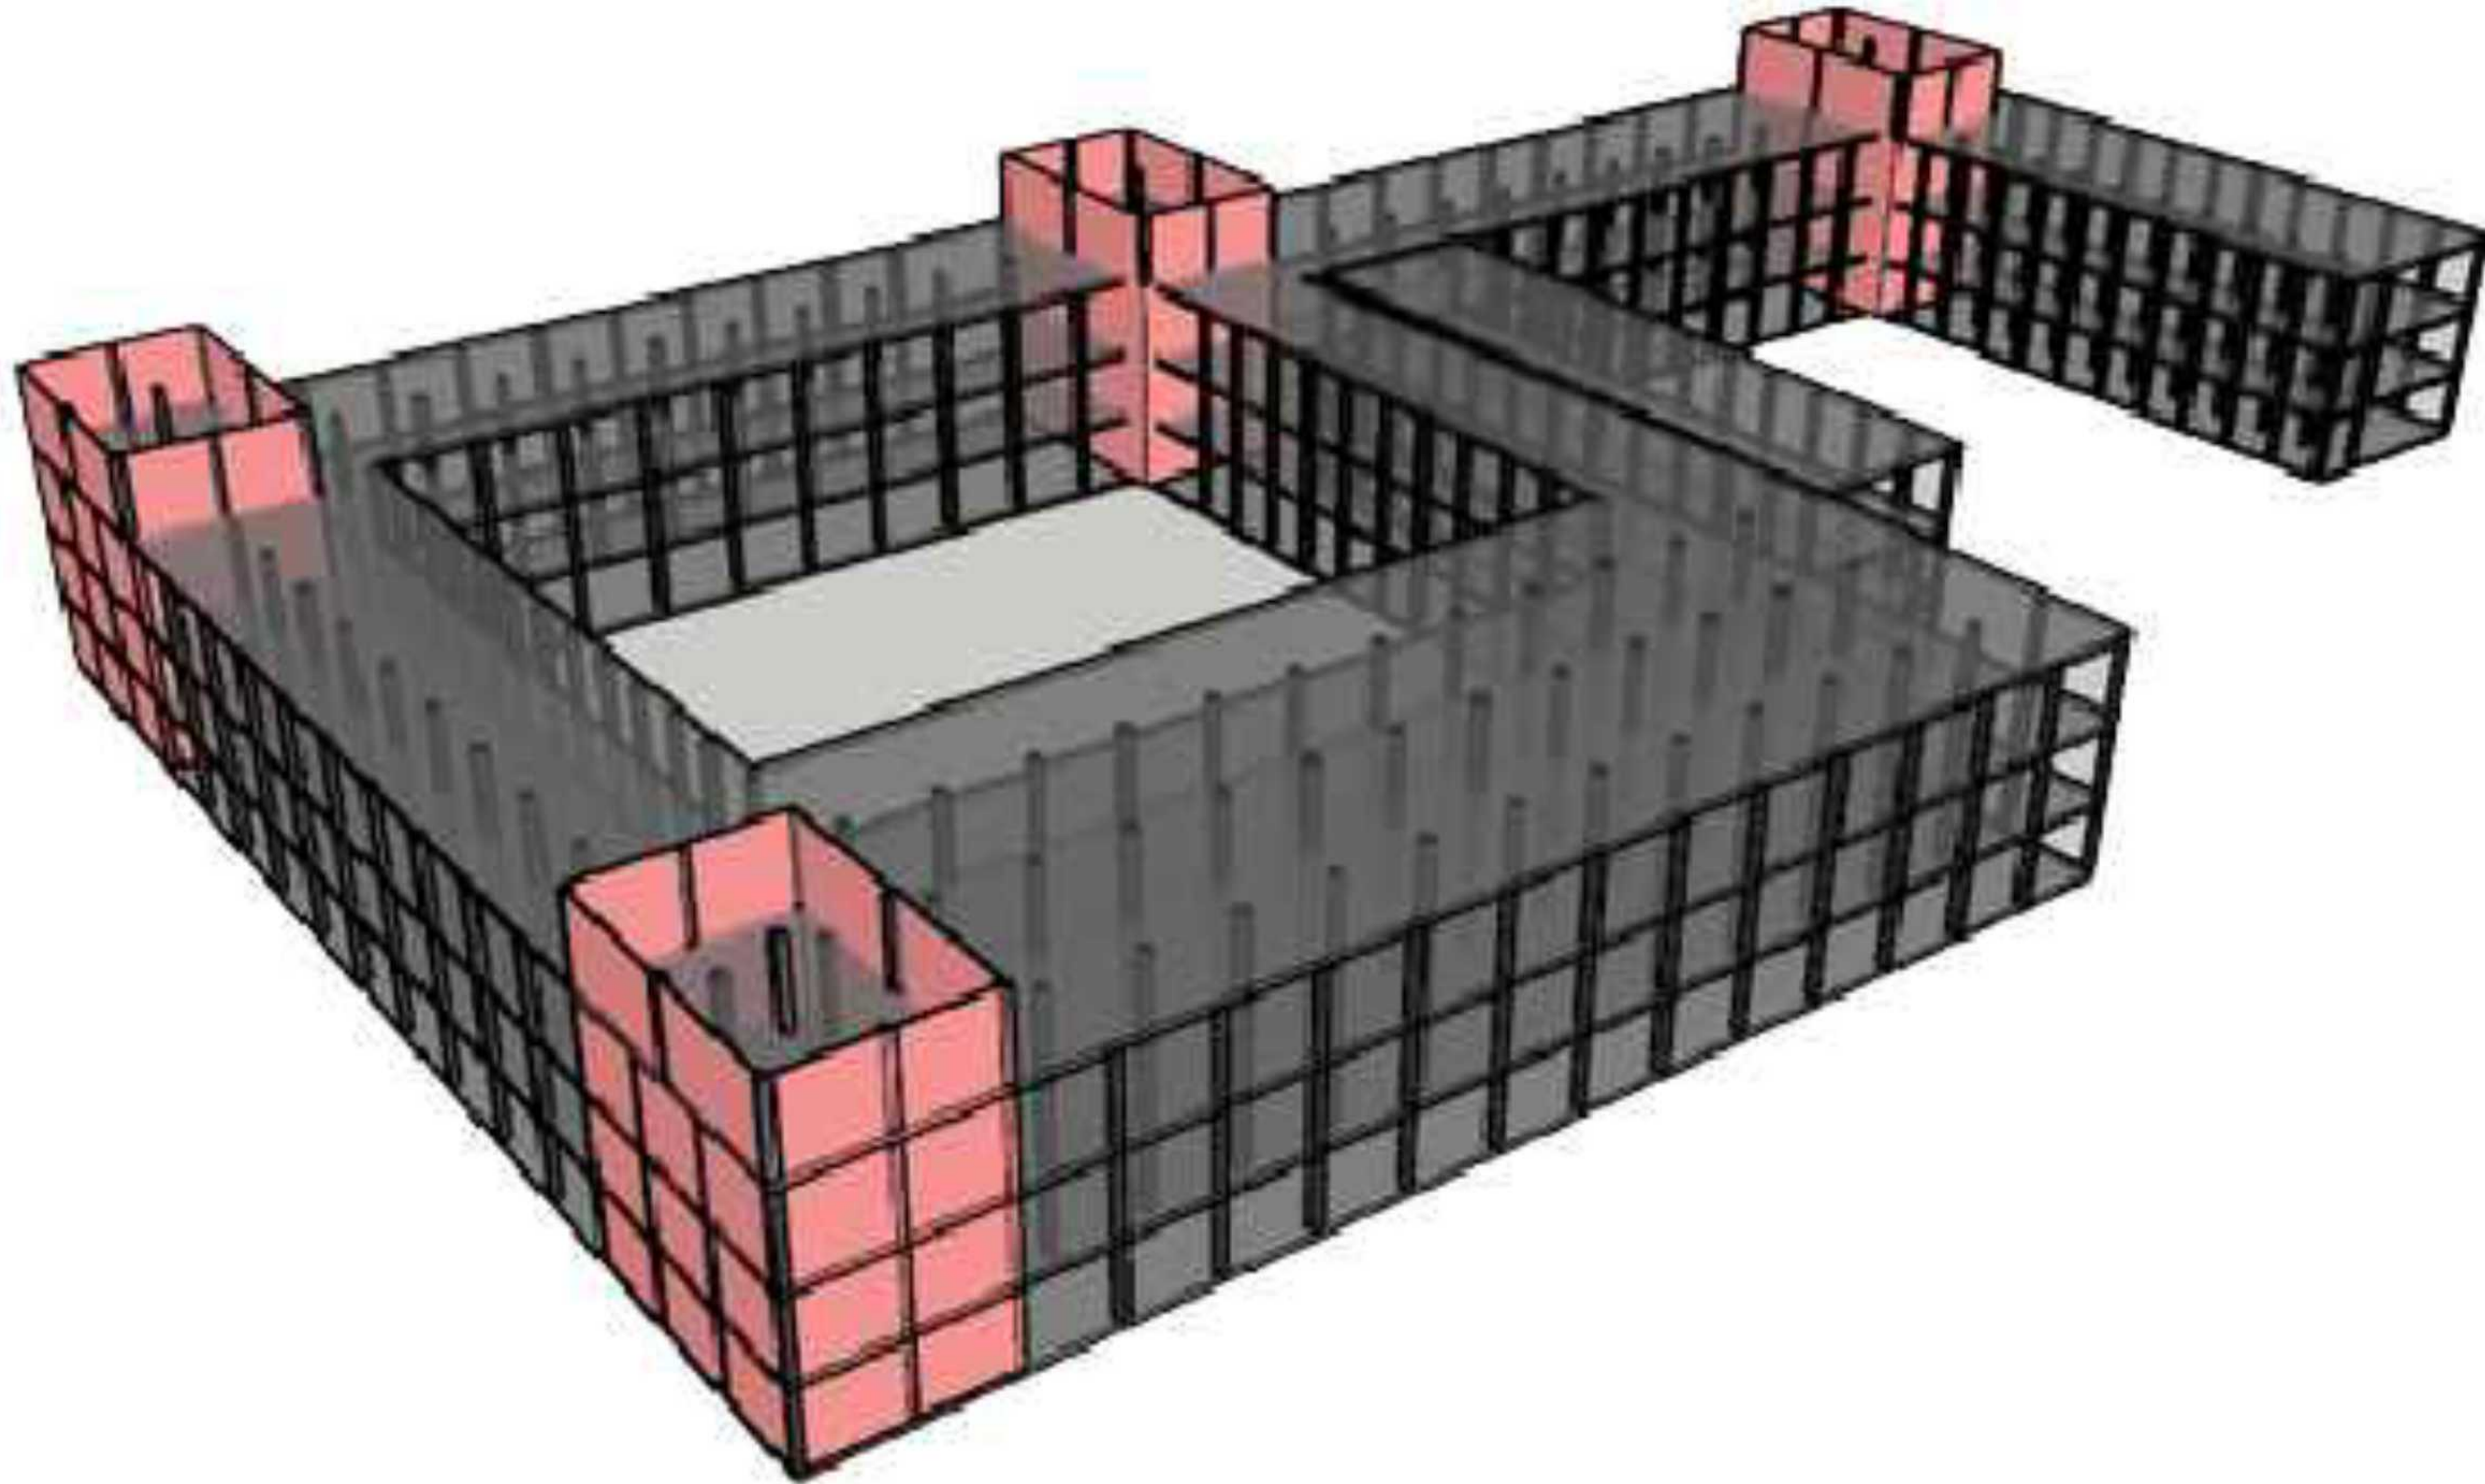

NOTE

PROGRAM : **ARQUITECTUR**

SUBJECT :
TUGAS AKHIR

CODE : ARC 4218

CLASS : 2022/2023

STUDENT' NAME :
Bunga Ratnaningtyas A K

STUDENT' ID :
21180029

TITLE :
Gambar Struktur dan Core

DRAWING BY :
BUNGA RATNANINGTYAS A K

CHECKED BY :
CHK:

MARKED BY :
APR:

SUBMISSION DATE :
26 Juni 2023

SCALE : PAGE :
A-6050

GAMBAR STRUKTUR & CORE