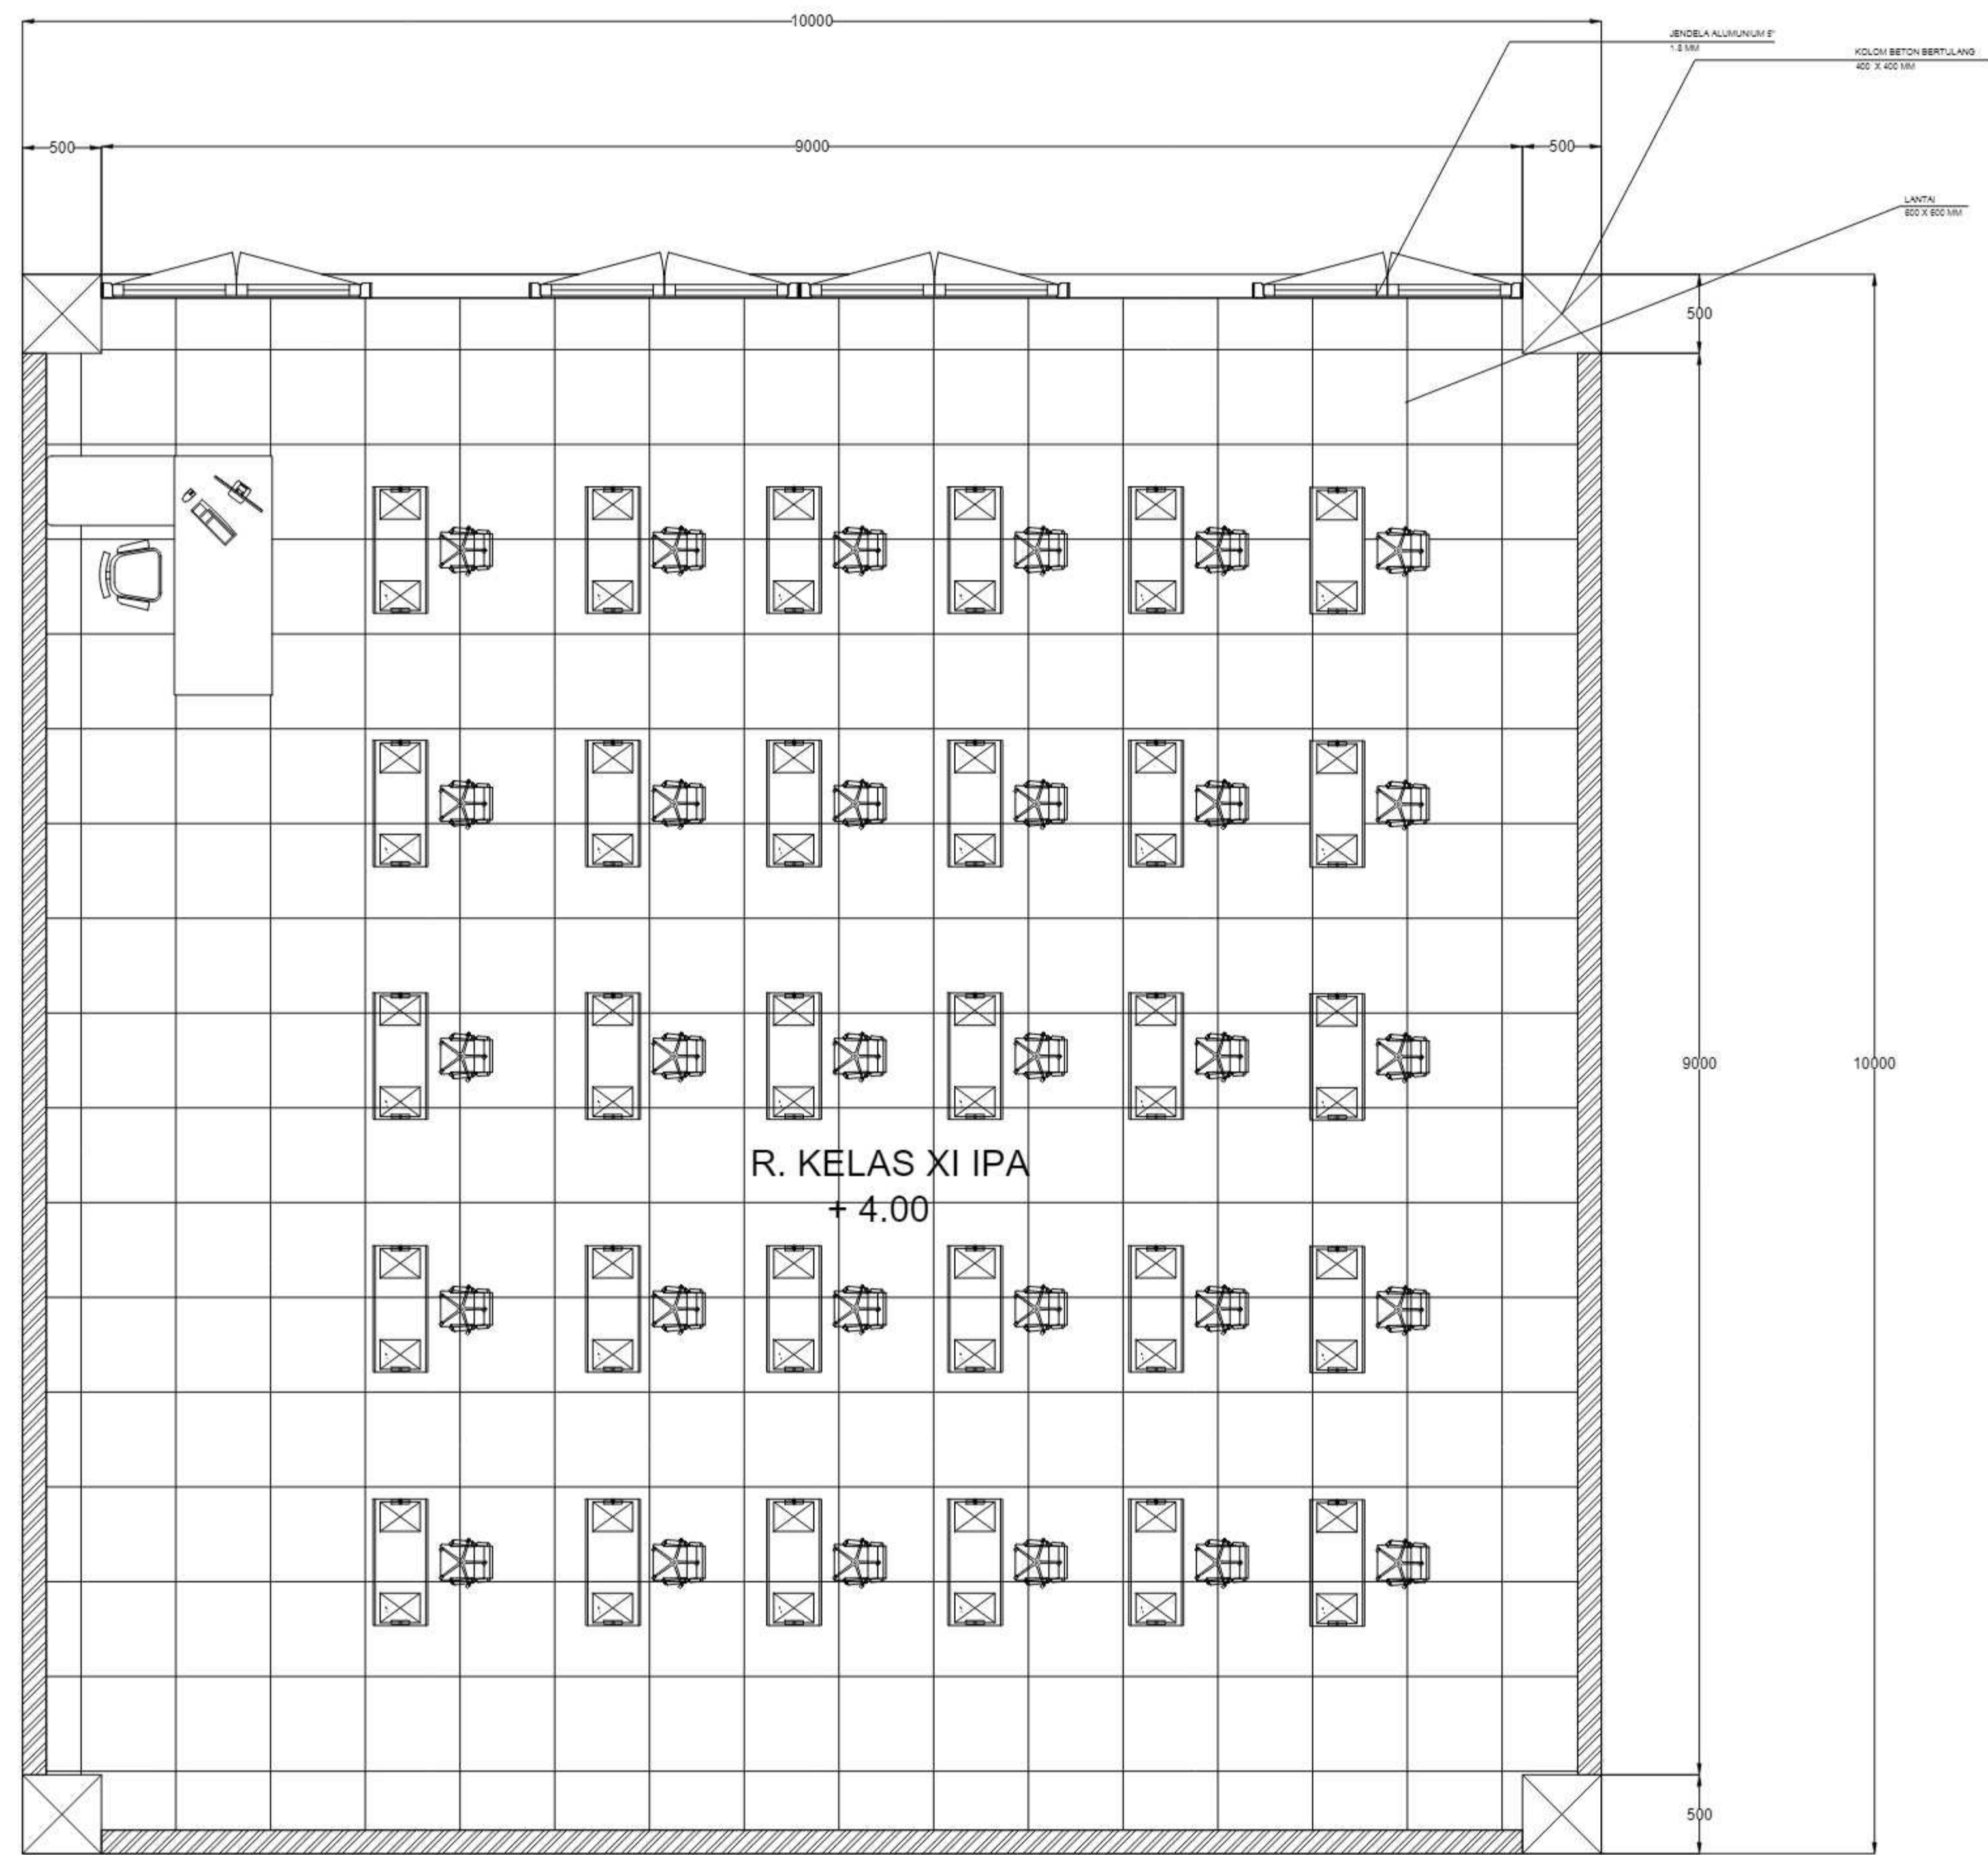

DETAIL RUANG KELAS
SKALA 1 : 30

NOTE

PROGRAM :
SUBJECT :
TUGAS AKHIR
CODE : ARC 4218
CLASS : 2022/2023
LECTURER' NAME :
Yaseri Dahlia Apritasari S.T., M.T.,
Dr rer.nat. Maria Prithandijanti S.T

STUDENT' NAME :
Bunga Ratnaningtyas A K

STUDENT' ID :
21180029

TITLE :
Detail Ruang Kelas

DRAWING BY :
BUNGA RATNANINGTYAS A K
CHECKED BY :
CHK
MARKED BY :
APR

SUBMISSION DATE :

21 MEI 2023

SCALE PAGE

1 : 30