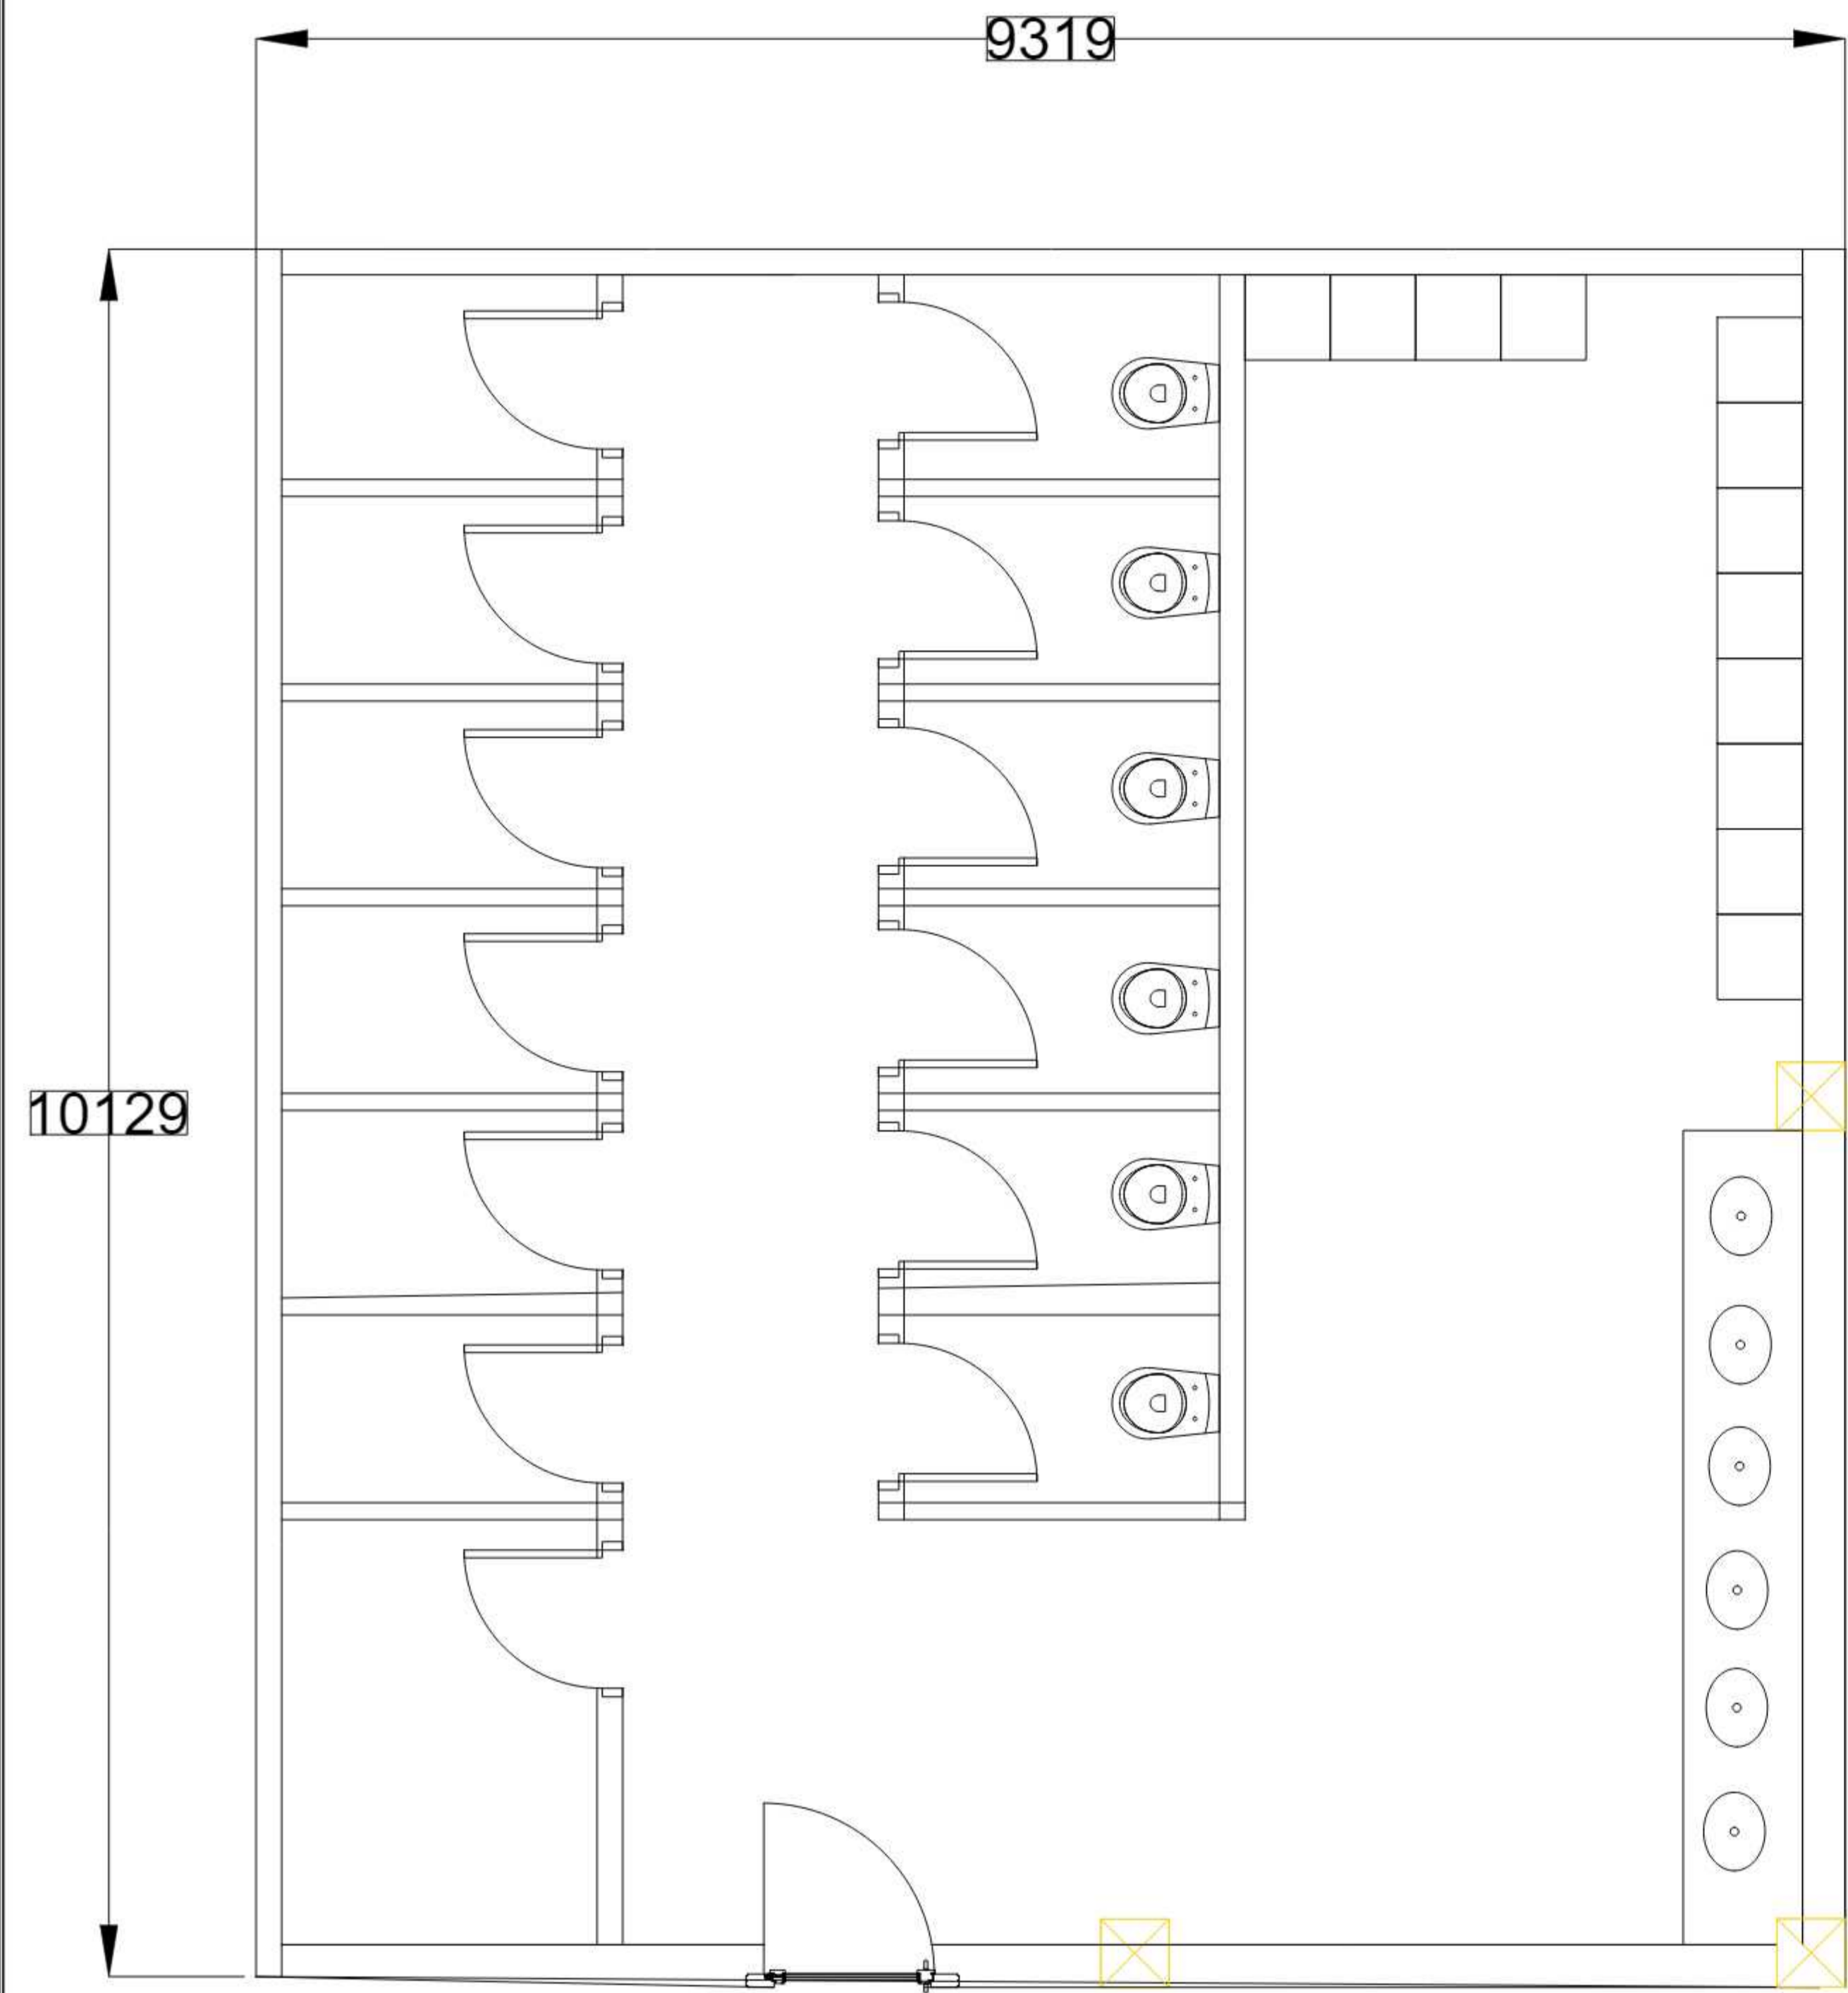

STUDENT' ID :
 21180029

TITLE :
 Detail Ruang Kelas

DRAWING BY :
 BUNGA RATNANINGTYAS A K
 CHECKED BY :
 CHK
 MARKED BY :
 APR

SUBMISSION DATE :

21 MEI 2023

SCALE PAGE

1 : 30

NOTE