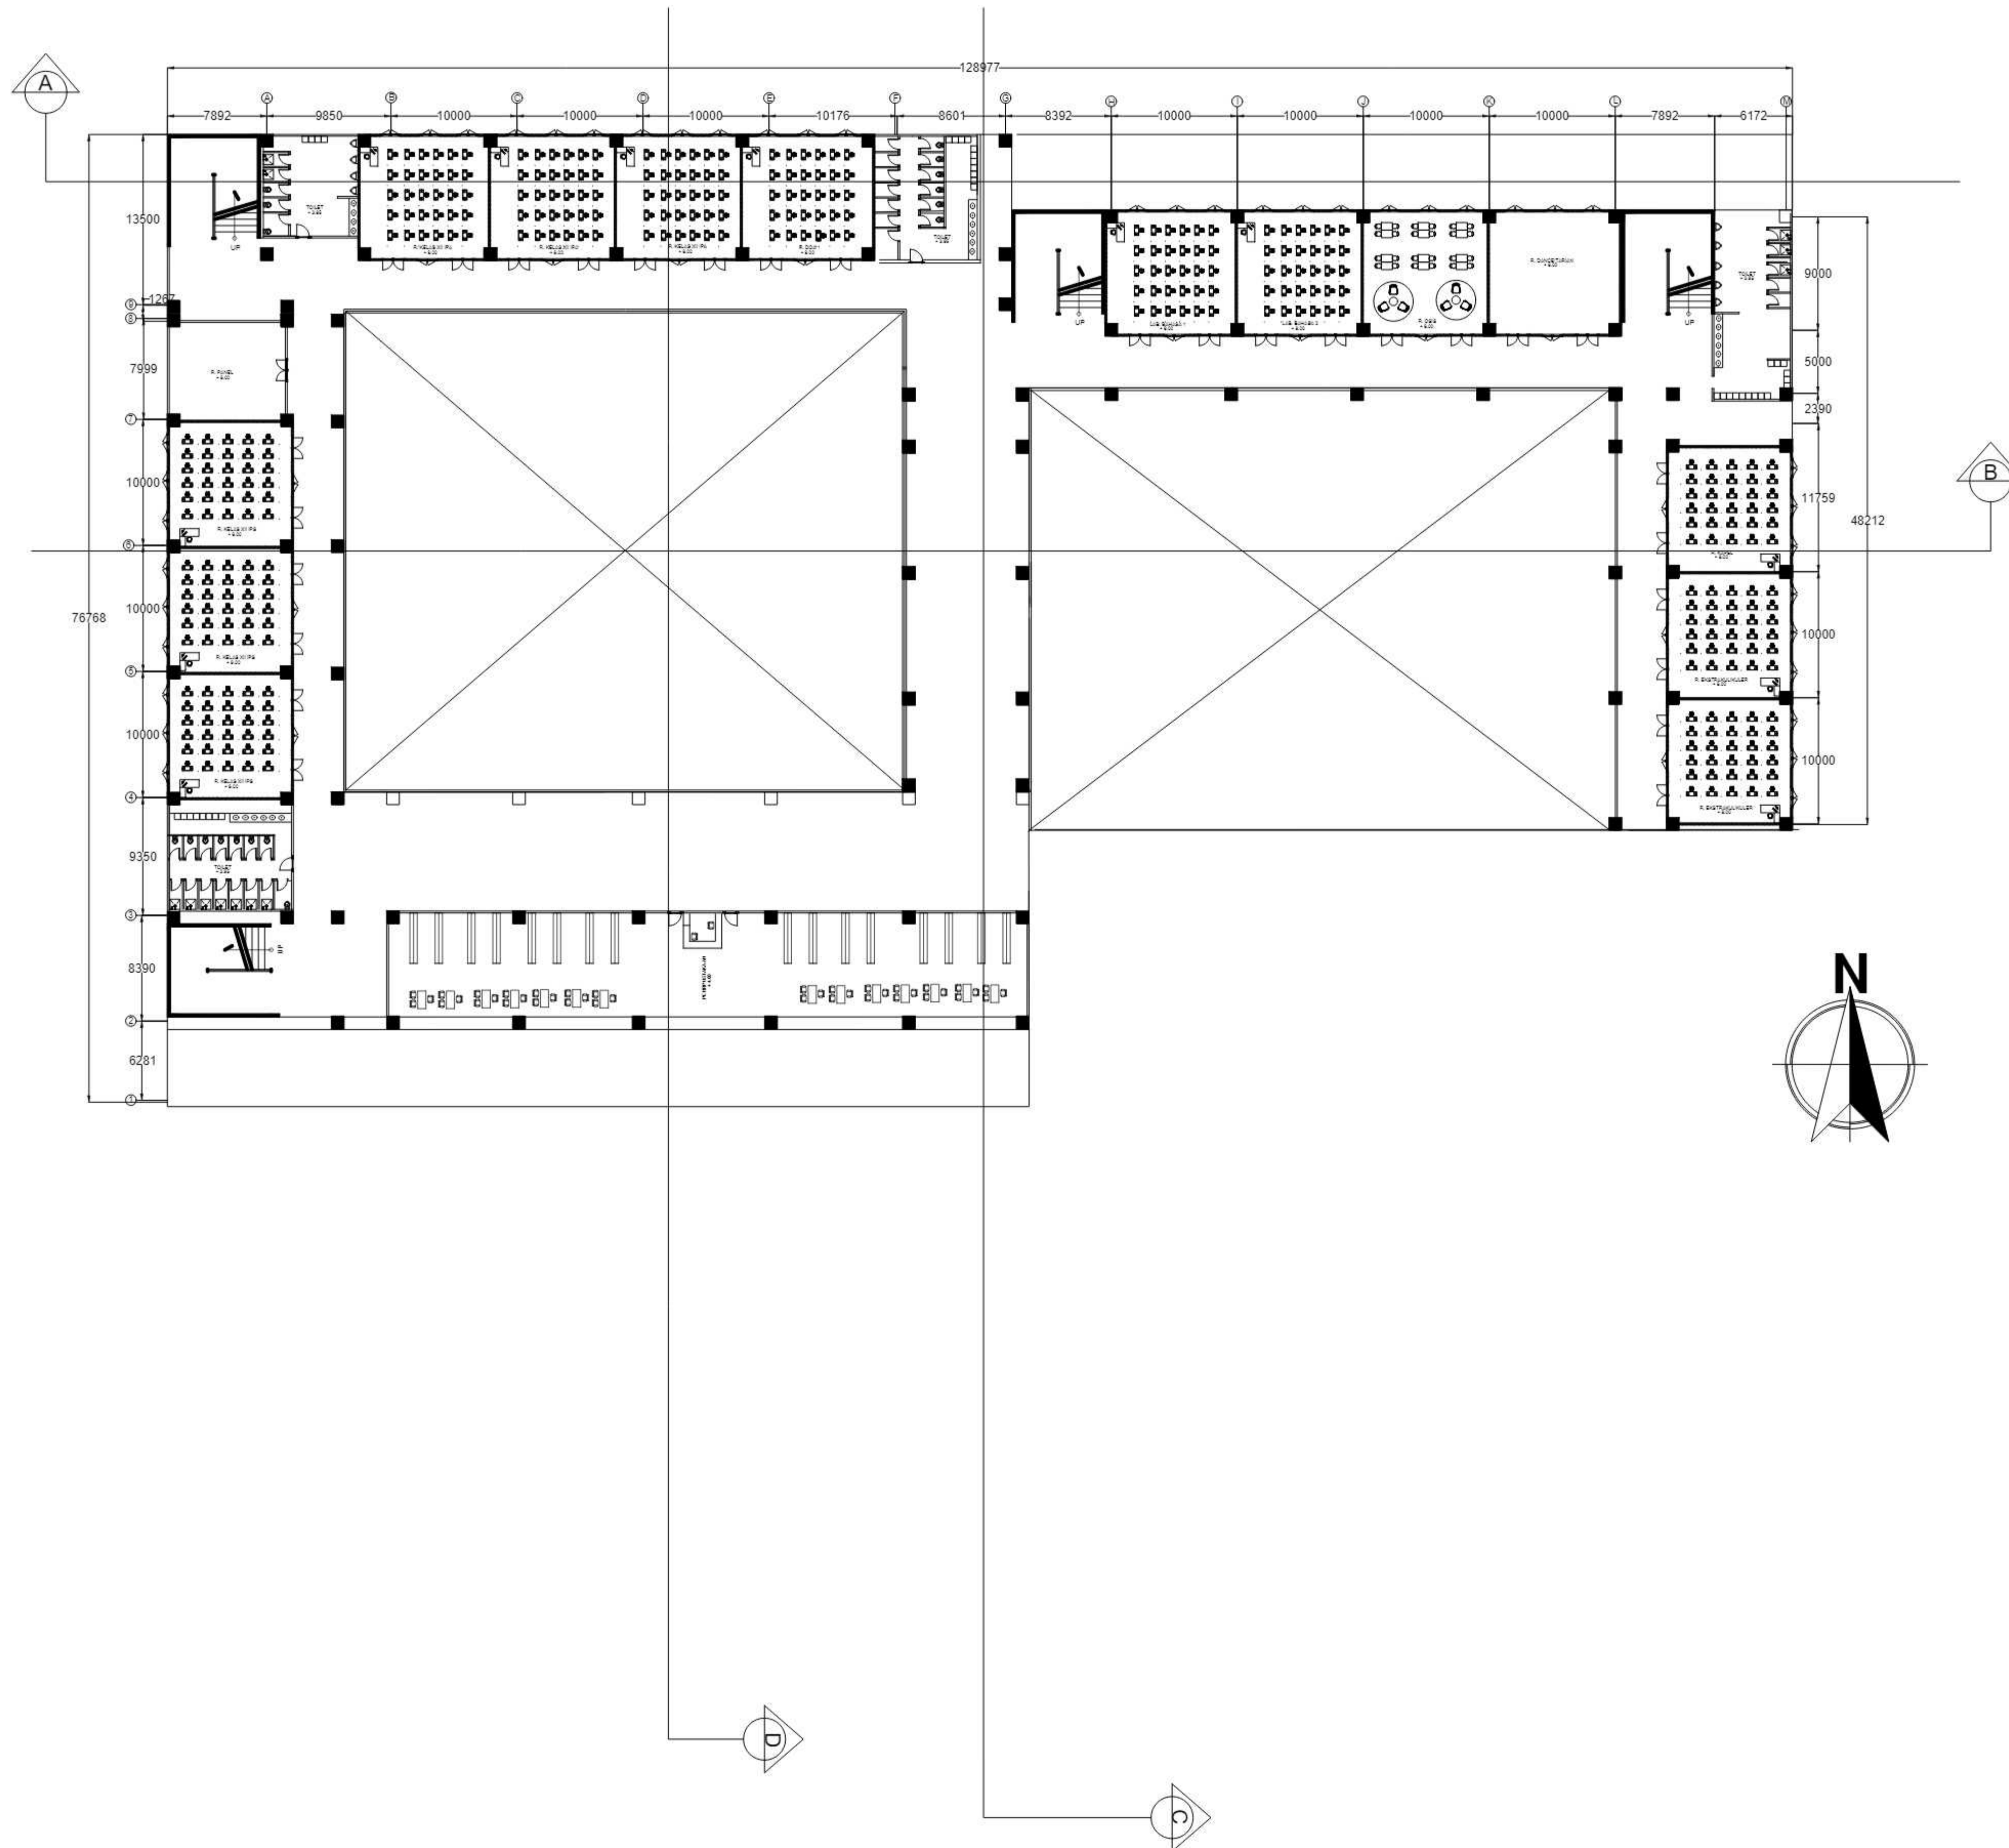

NOTE

○ DENAH LANTAI 3
SKALA 1 : 300

PROGRAM :	ARQUITECTURE
SUBJECT :	TUGAS AKHIR
CODE :	ARC 4218
CLASS :	2022/2023
LECTURER NAME :	Yaseri Dahlia Apritasari S.T., M.T. Dr.rer.nat. Maria Prithandjanti S.T.
STUDENT NAME :	Bunga Ratnaningtyas A K
STUDENT ID :	21180029
TITLE :	DENAH LANTAI 3
DRAWING BY :	BUNGA RATNANINGTYAS A K
CHECKED BY :	CHK
MARKED BY :	APR

SUBMISSION DATE :	26 Juni 2023
SCALE	PAGE