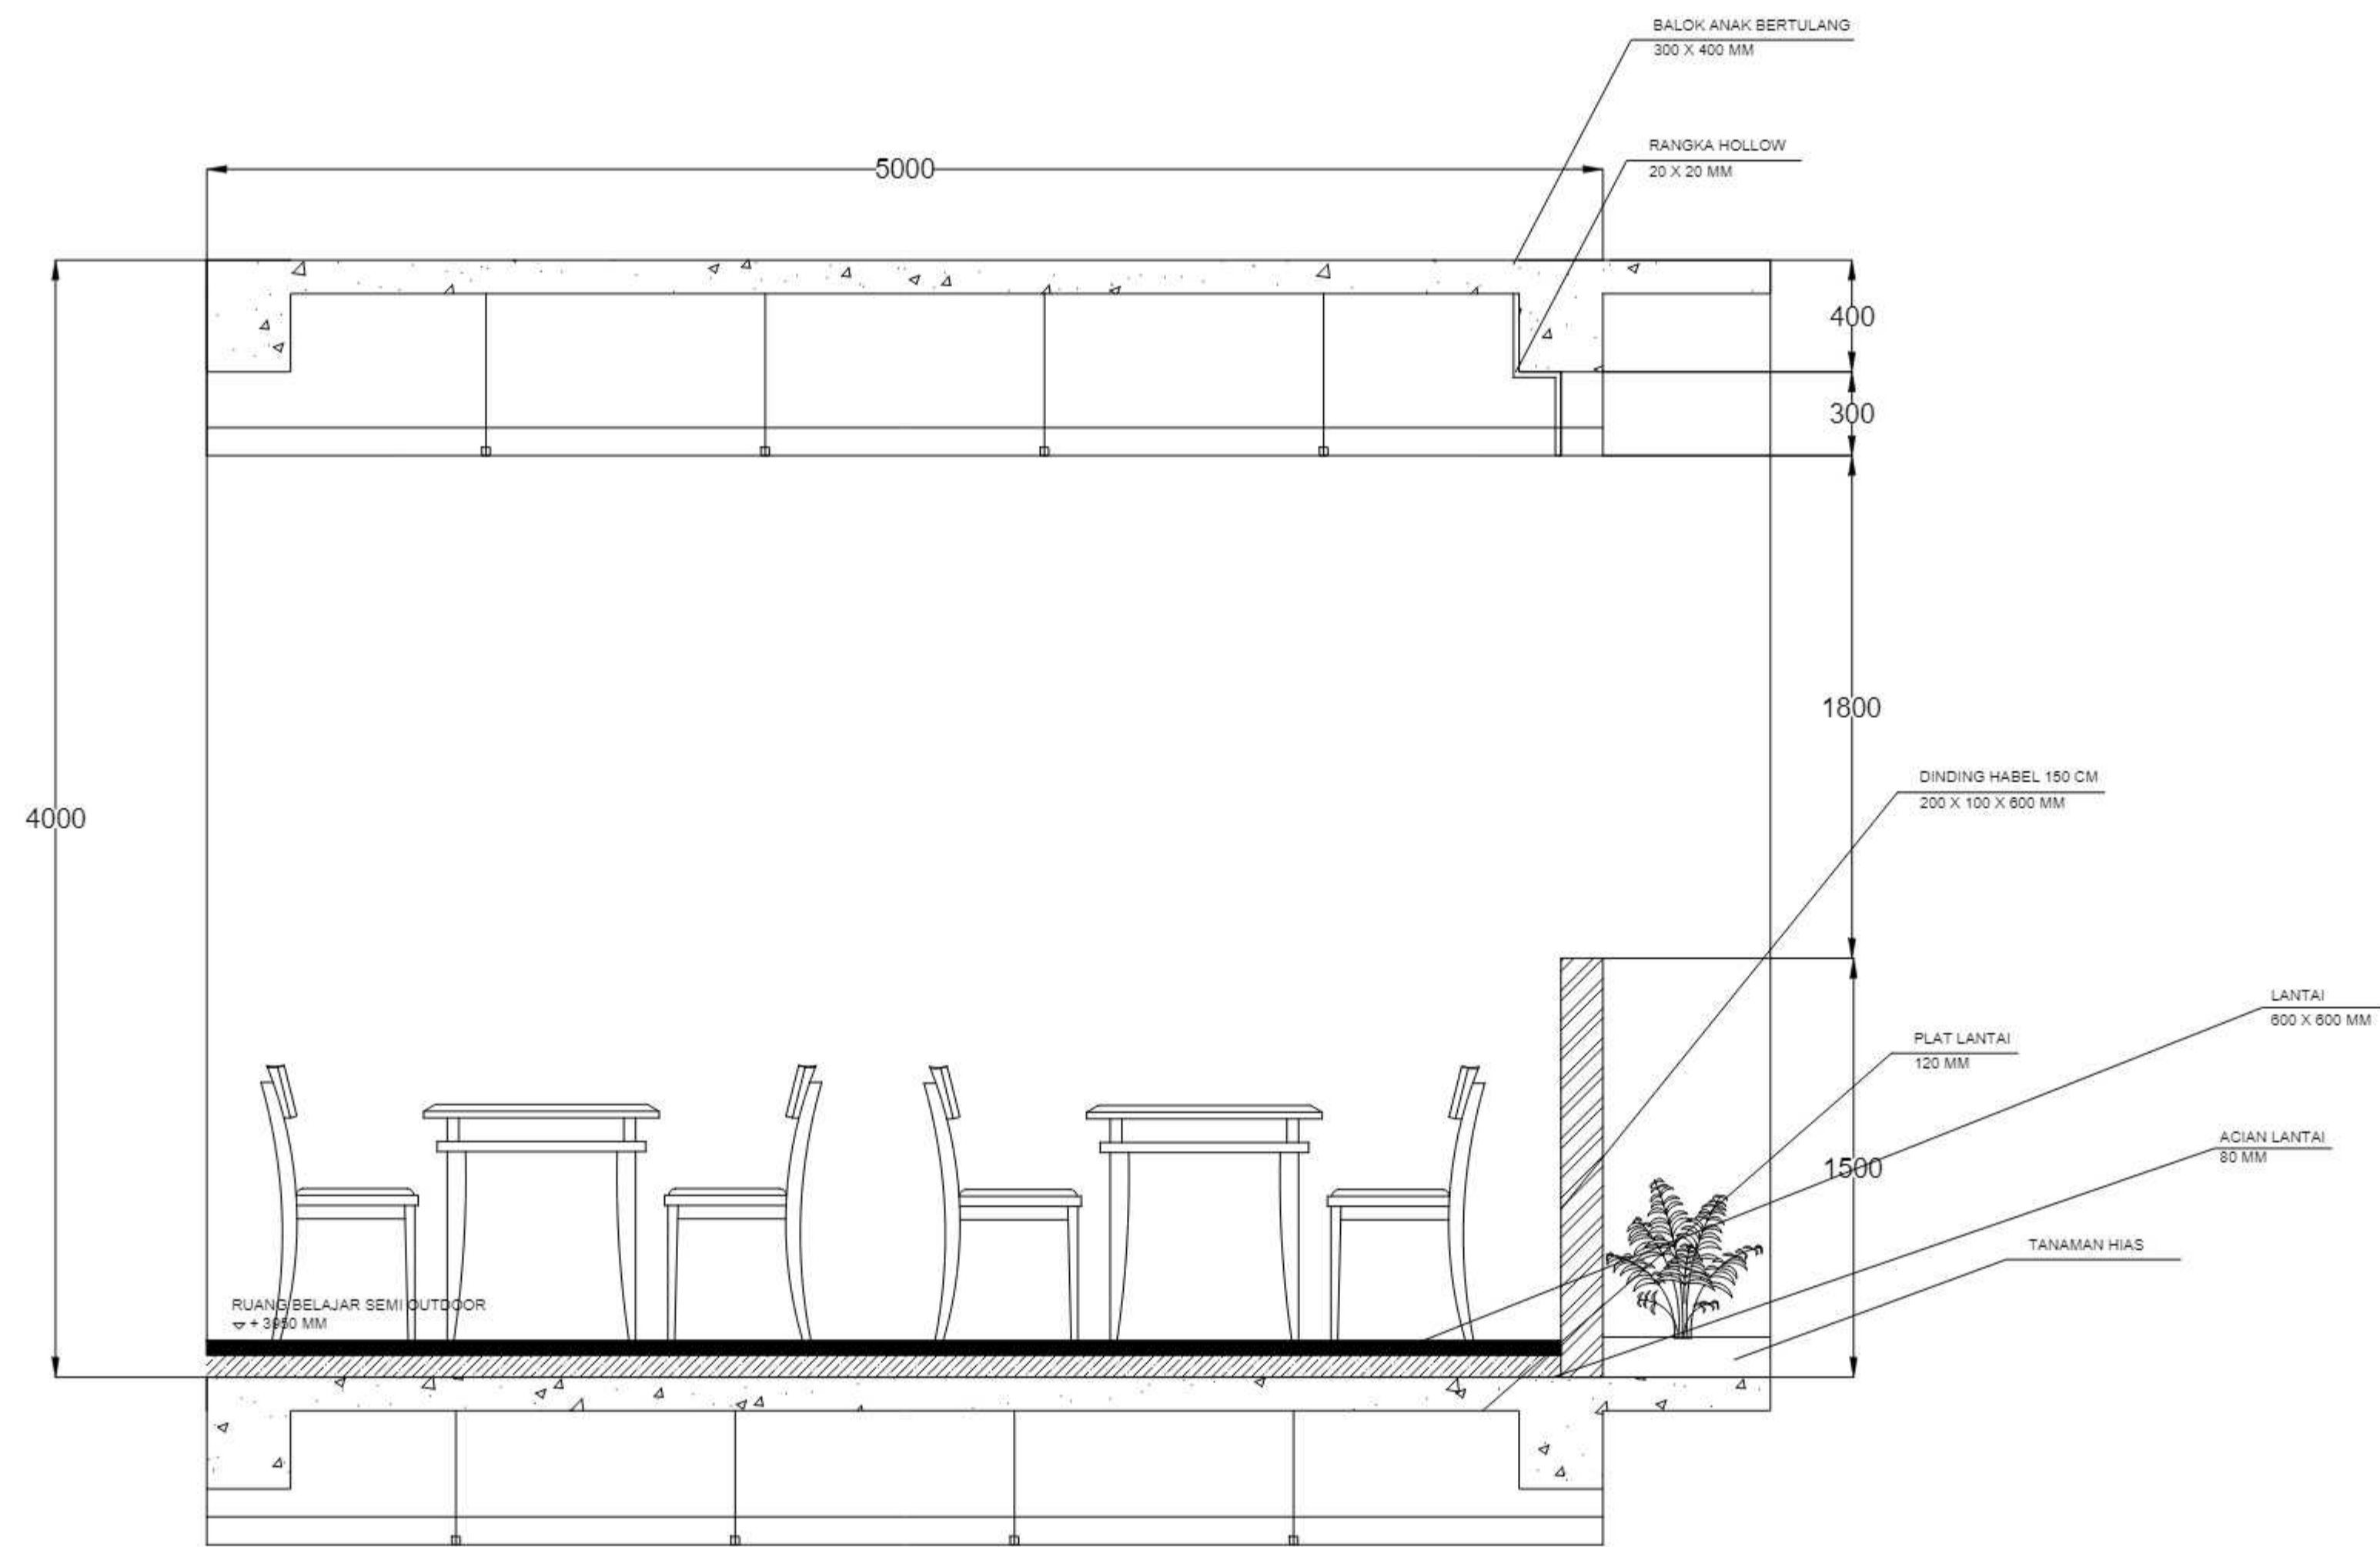

DETAIL POTONGAN R. SEMI OUTDOOR
SKALA 1 : 2 0

NOTE

PROGRAM :
SUBJECT :
TUGAS AKHIR
CODE : ARC 4218
CLASS : 2022/2023
LECTURER NAME :
Yaseri Dahlia Apritasari S.T., M.T.
Dr. rer. nat. Maria Prithandijanti S.T

STUDENT NAME :
Bunga Ratnaningtyas A K

STUDENT ID :
21180029

TITLE :
Detail Potongan Semi
Outdoor

DRAWING BY :
BUNGA RATNANINGTYAS A K
CHECKED BY :
CHR:
MARKED BY :
APR

SUBMISSION DATE :
21 MEI 2023

SCALE	PAGE
1 : 20