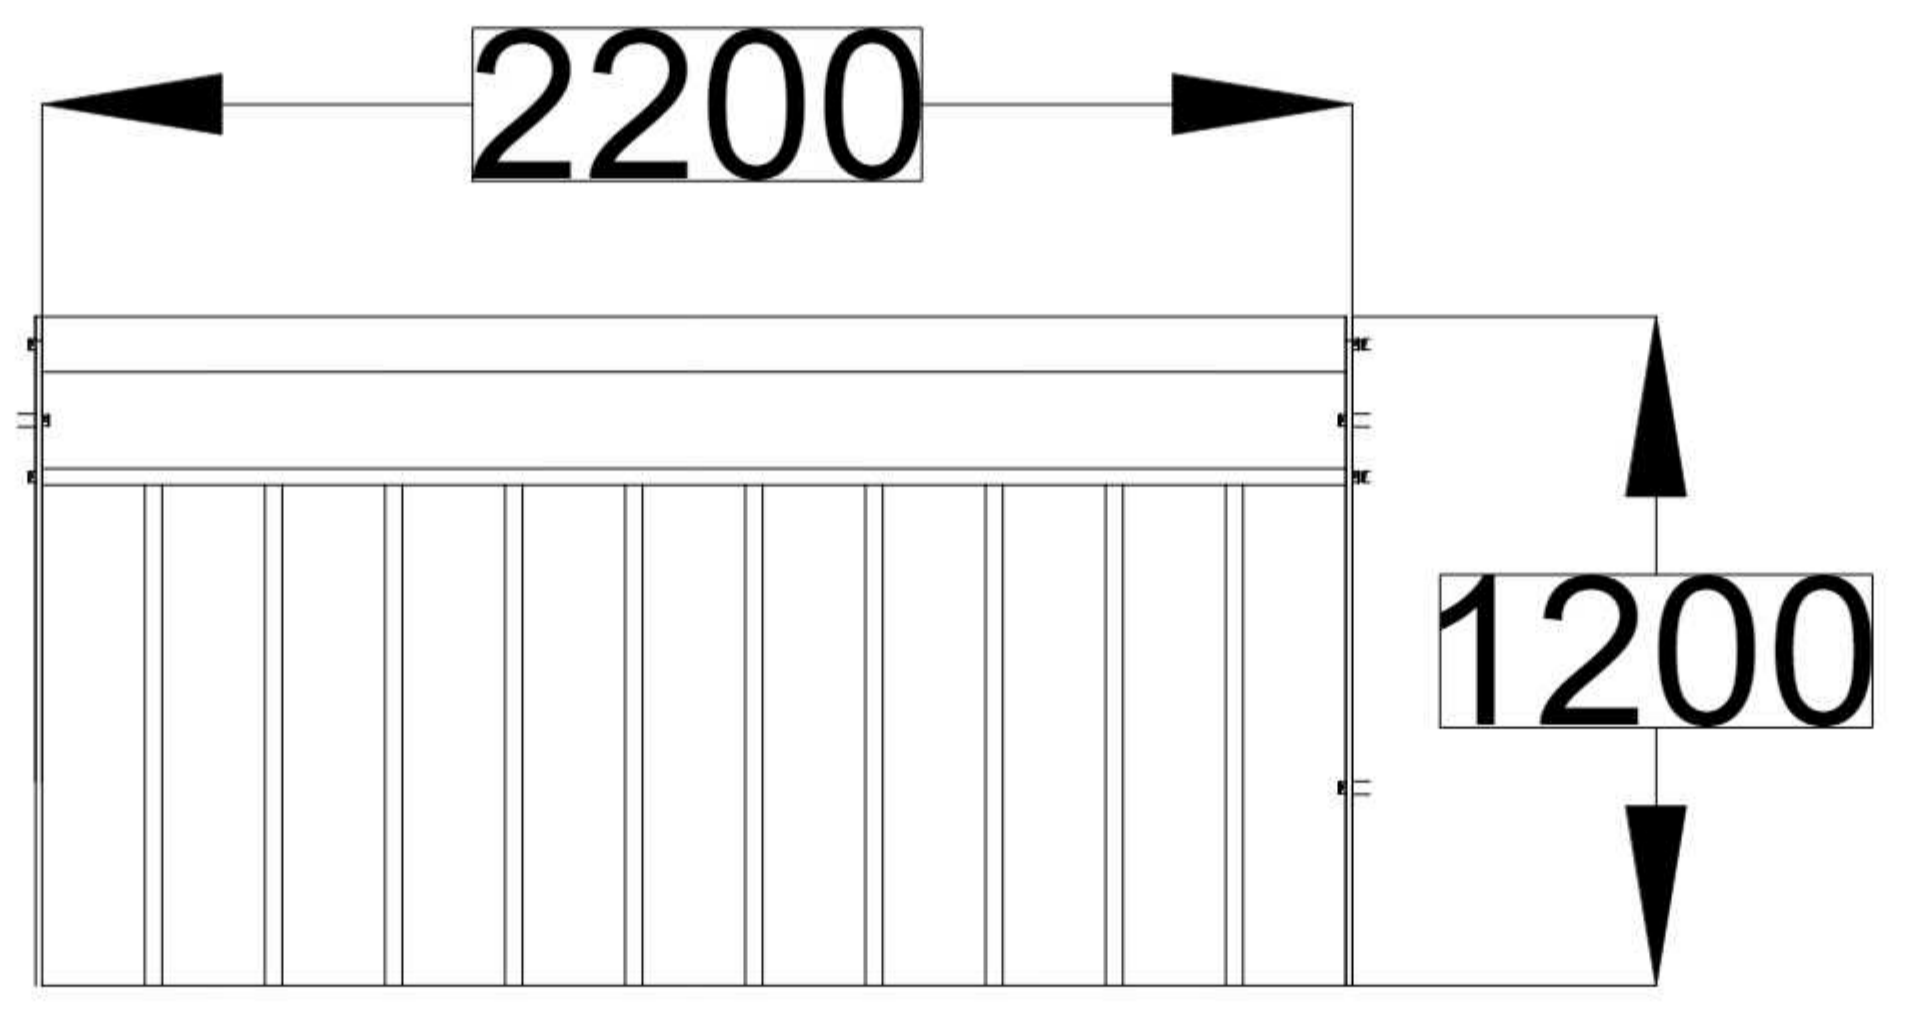

NOTE

DETAIL RAILING
SKALA 1 : 3 0

PROGRAM :	ARCHITECTURE
SUBJECT :	TUGAS AKHIR
CODE :	ARC 4218
CLASS :	2022/2023
LECTURER' NAME :	Yasri Dahli Apritasari S.T., M.T. Dr. rer. nat. Maria Prithandjanti S.T.
STUDENT' NAME :	Bunga Ratnaningtyas A K
STUDENT' ID :	21180029
TITLE :	Detail Railing
DRAWING BY:	BUNGA RATNANINGTYAS A K
CHECKED BY:	CHK
MARKED BY:	APR
SUBMISSION DATE :	26 Juni 2023
SCALE :	PAGE
1 : 30