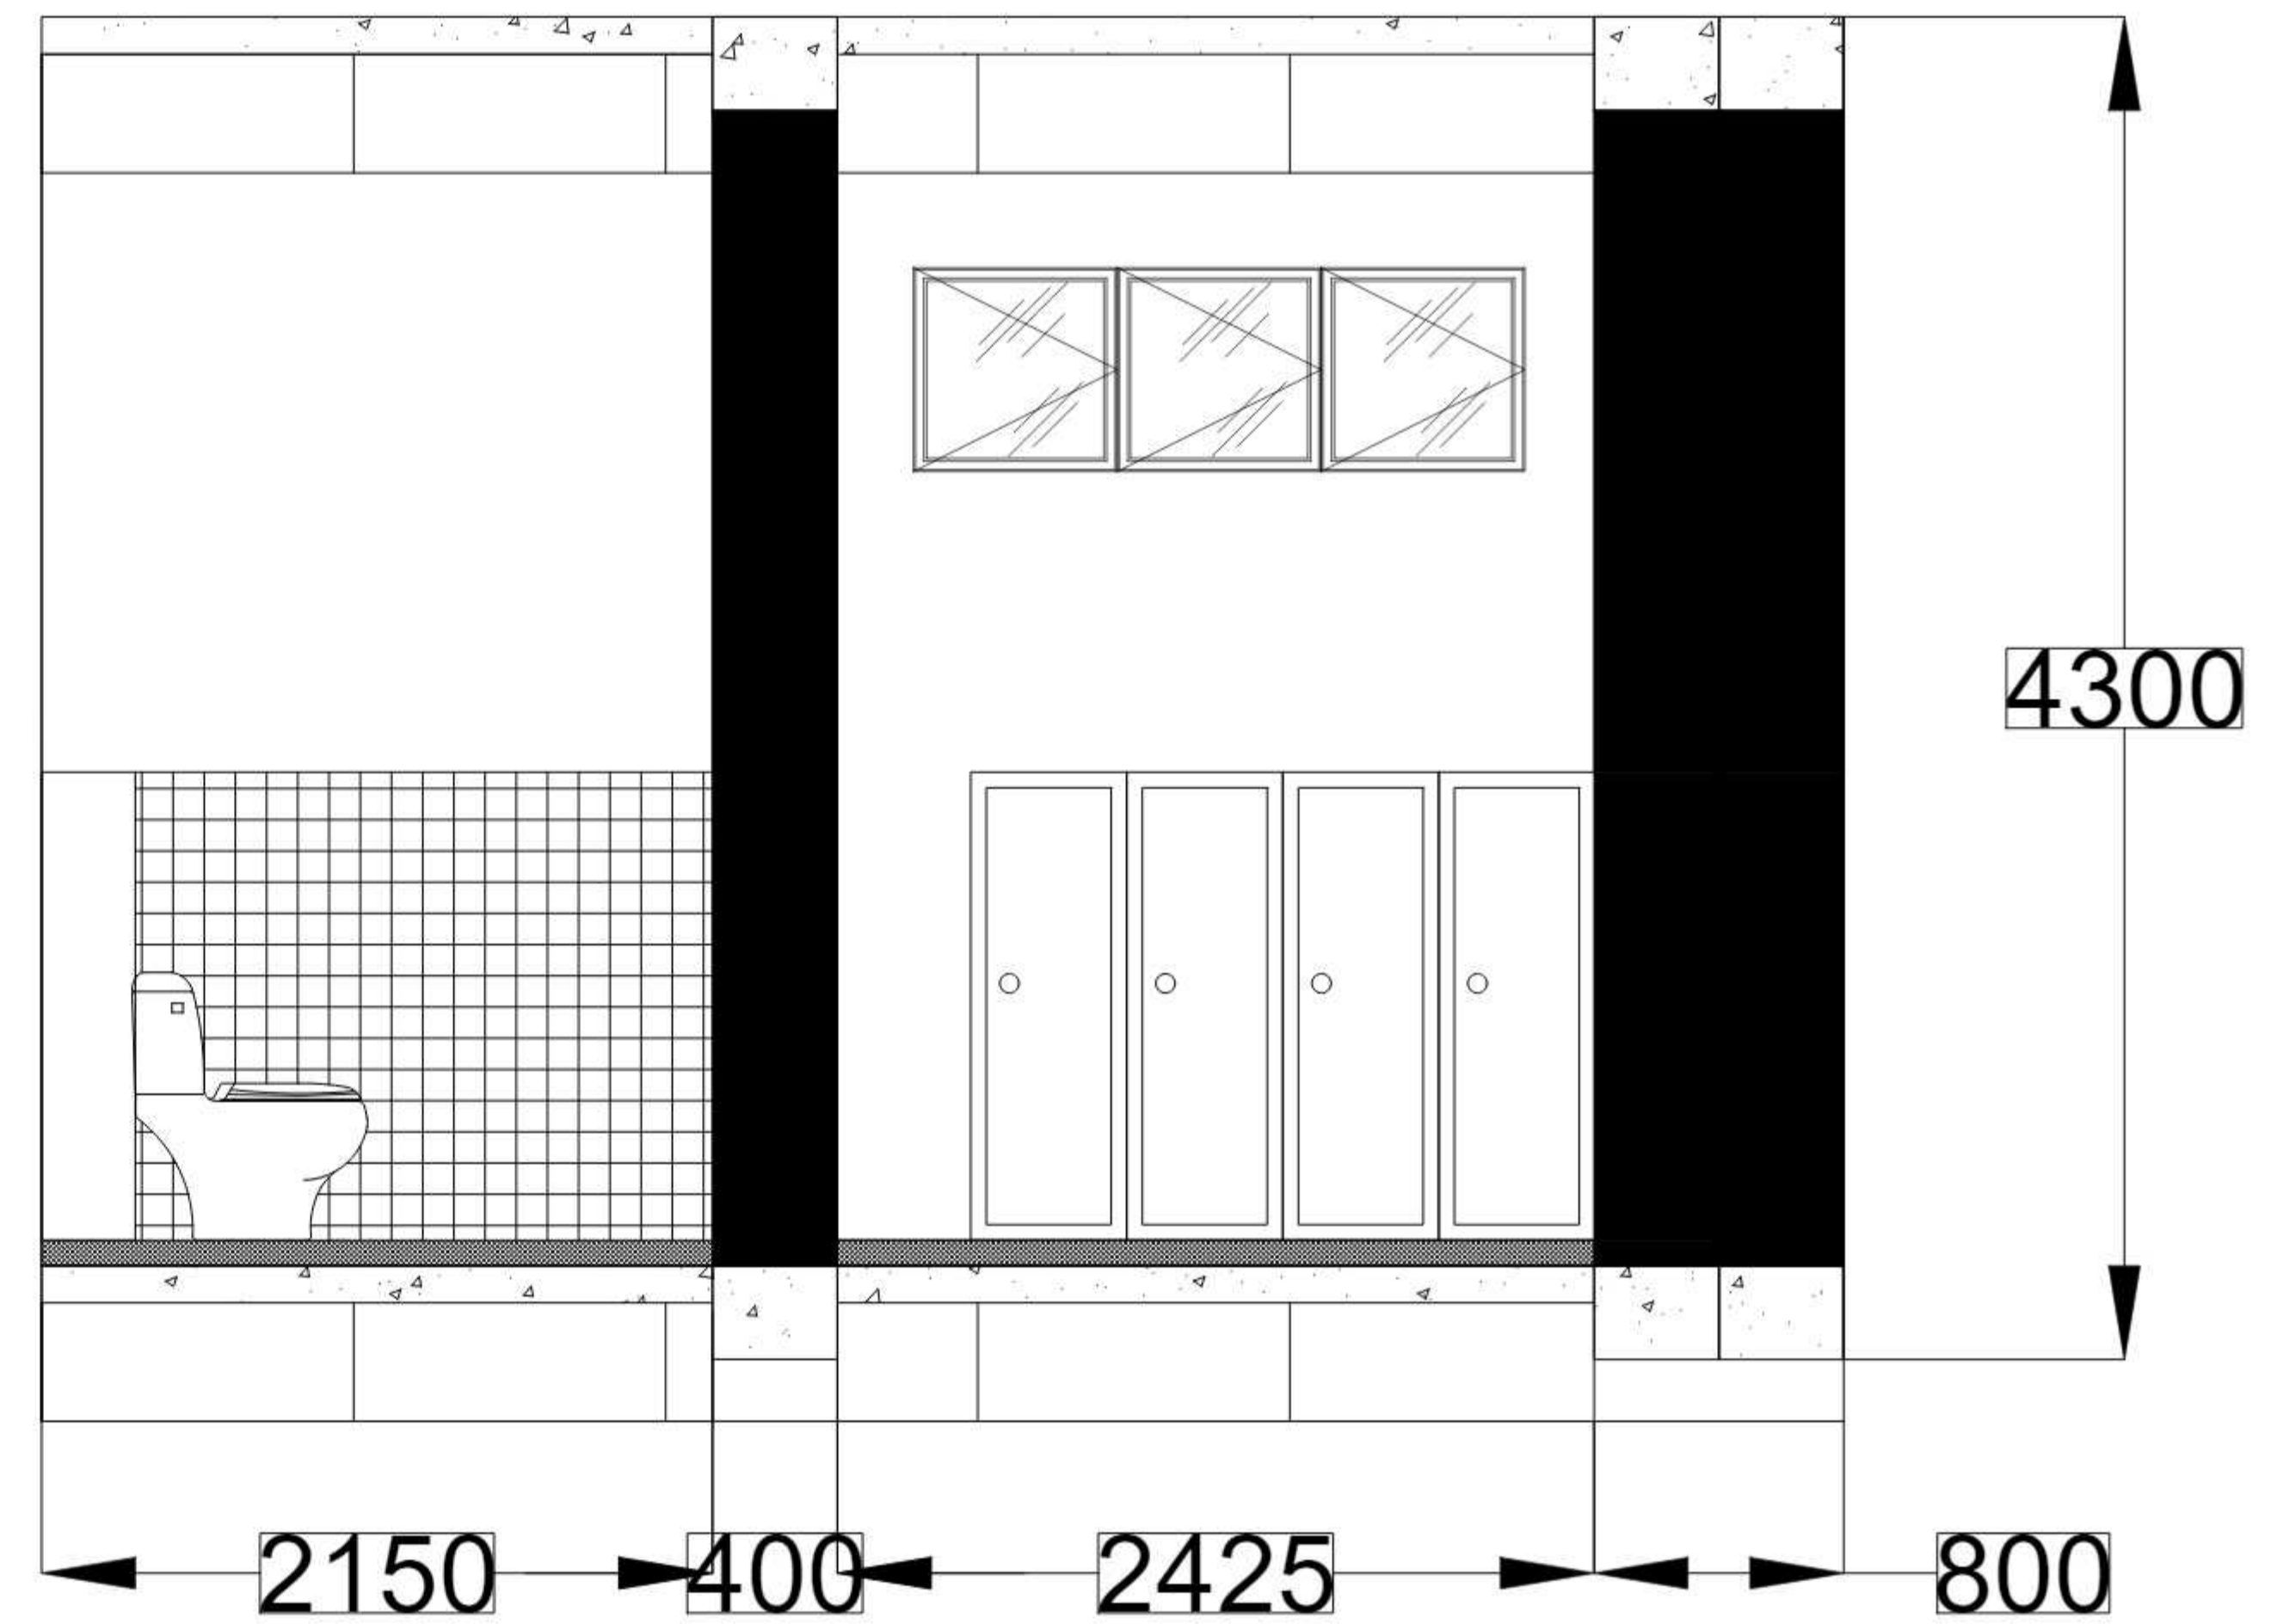

STUDENT' ID :
 21180029

TITLE :
 Detail Ruang Kelas

DRAWING BY :
 BUNGA RATNANINGTYAS A K
 CHECKED BY :
 CHK
 MARKED BY :
 APR

SUBMISSION DATE :

21 MEI 2023

SCALE PAGE

1 : 30

NOTE