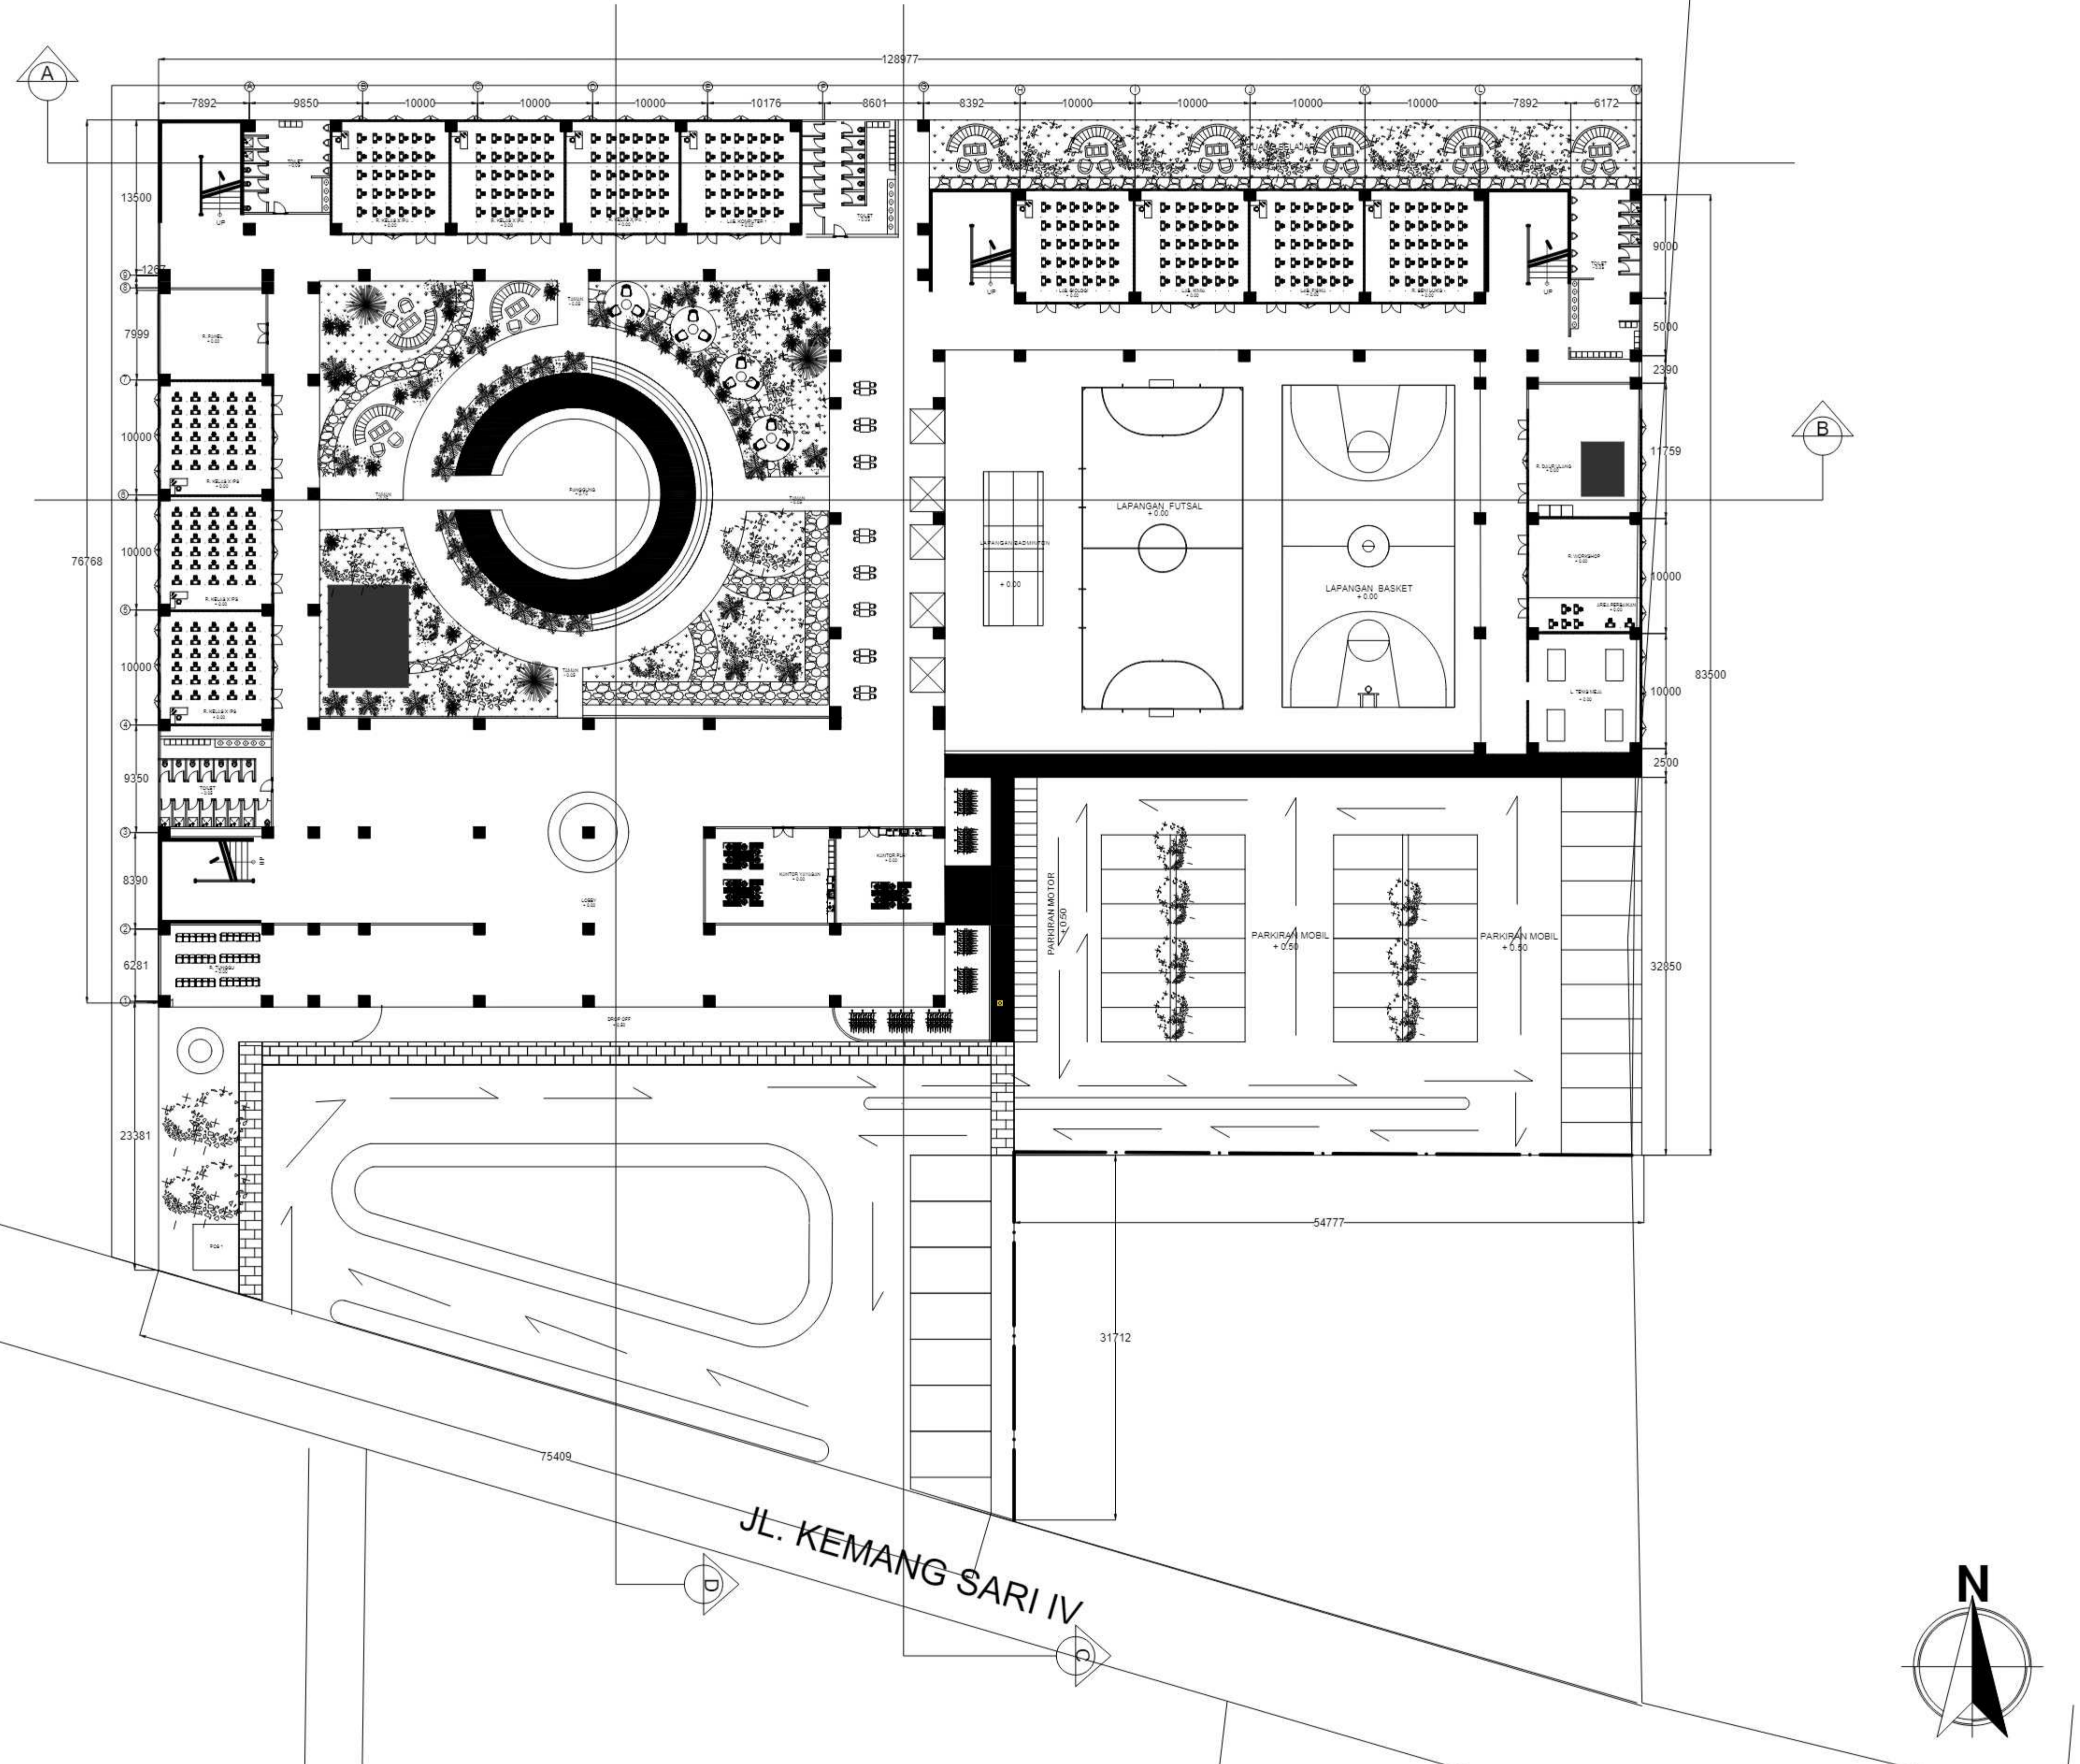

NOTE

DENAH GROUND FLOOR
SKALA 1 : 300

PROGRAM :	ARQUITECTURE
SUBJECT :	TUGAS AKHIR
CODE :	ARC 4218
CLASS :	2022/2023
LECTURER NAME :	Yasari Dahlia Apritasari S.T., M.T. Dr.rer.nat. Maria Prithandjanti S.T.
STUDENT NAME :	Bunga Ratnaningtyas A.K
STUDENT ID :	21180029
TITLE :	DENAH GROUND FLOOR
DRAWING BY :	BUNGA RATNANINGTYAS A.K
CHECKED BY :	CHK
MARKED BY :	APR
SUBMISSION DATE :	26 Juni 2023
SCALE :	PAGE