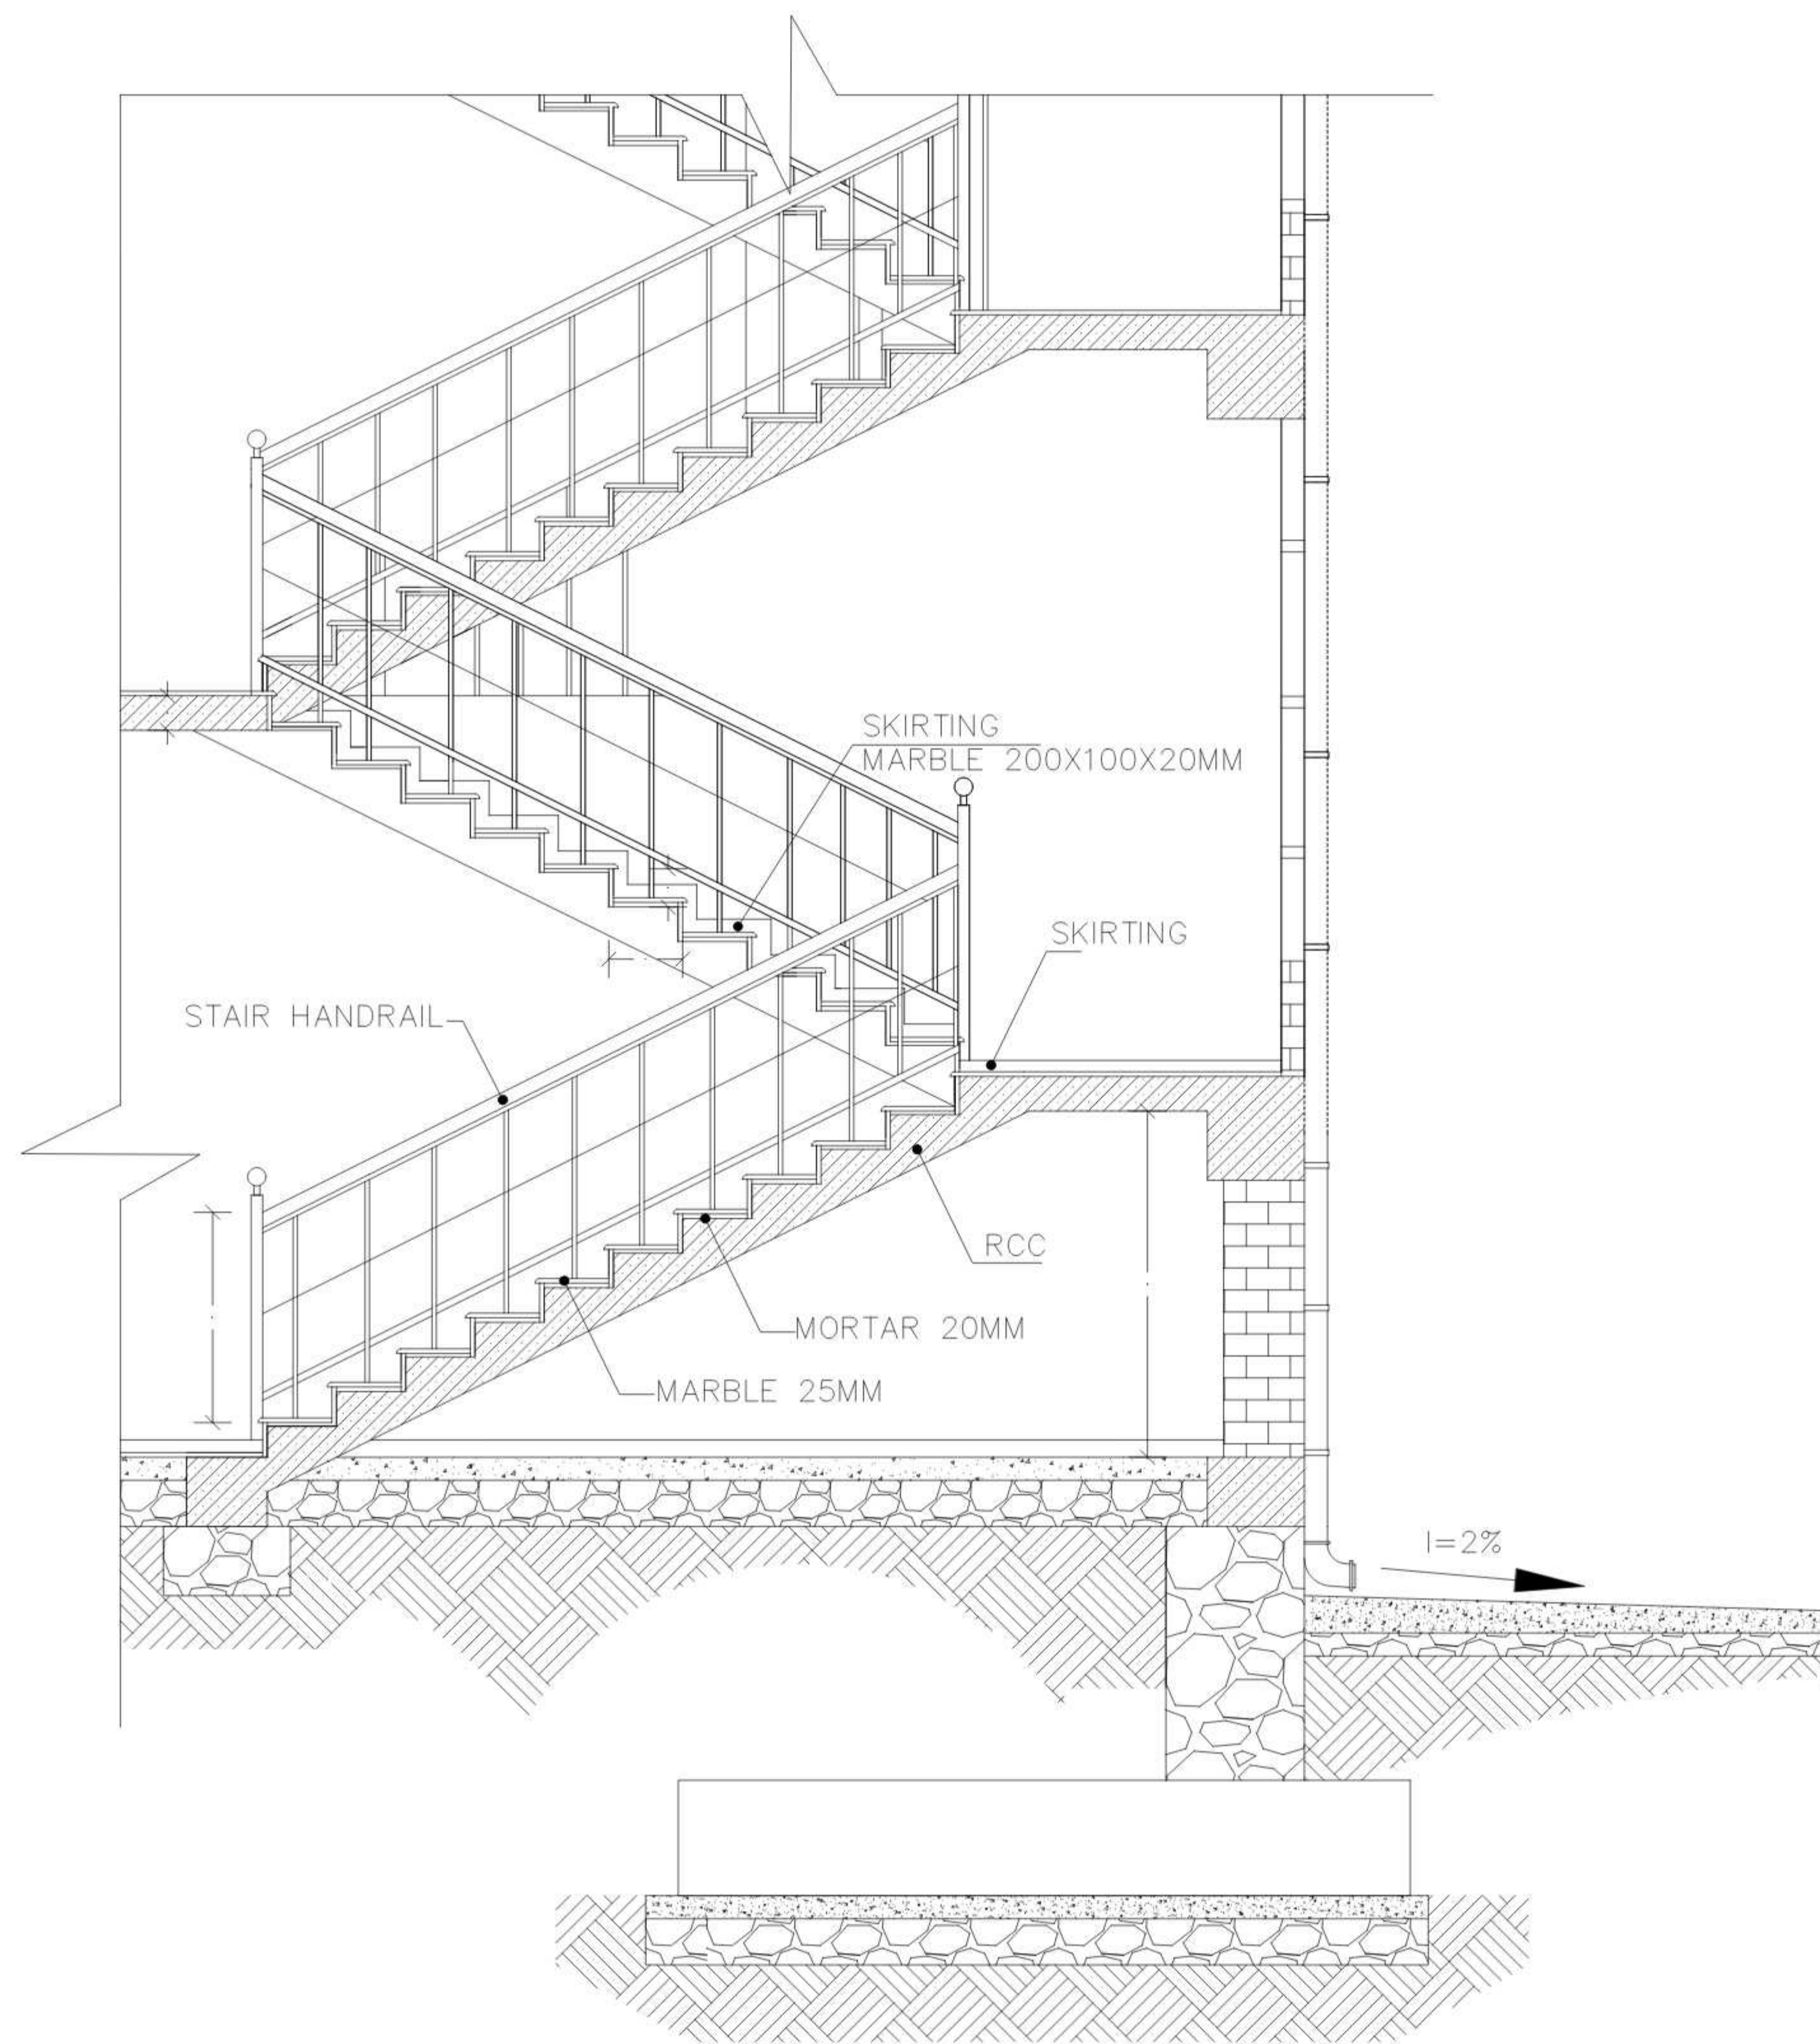

○ DETAIL POTONGAN TANGGA
SKALA 1 : 2 0

NOTE

PROGRAM :
SUBJECT :
TUGAS AKHIR
CODE : ARC 4218
CLASS : 2022/2023
LECTURER' NAME :
Yaseni Dahila Apritasari S.T., M.T.,
Dr rer.nat. Maria Prithandijanti S.T

STUDENT' NAME :
Bunga Ratnaningtyas A K

STUDENT' ID :
21180029

TITLE :
Detail Potongan Tangga

DRAWING BY:
BUNGA RATNANINGTYAS A K
CHECKED BY:
CHK:
MARKED BY:
APR

SUBMISSION DATE :
21 MEI 2023
SCALE PAGE
1 : 20