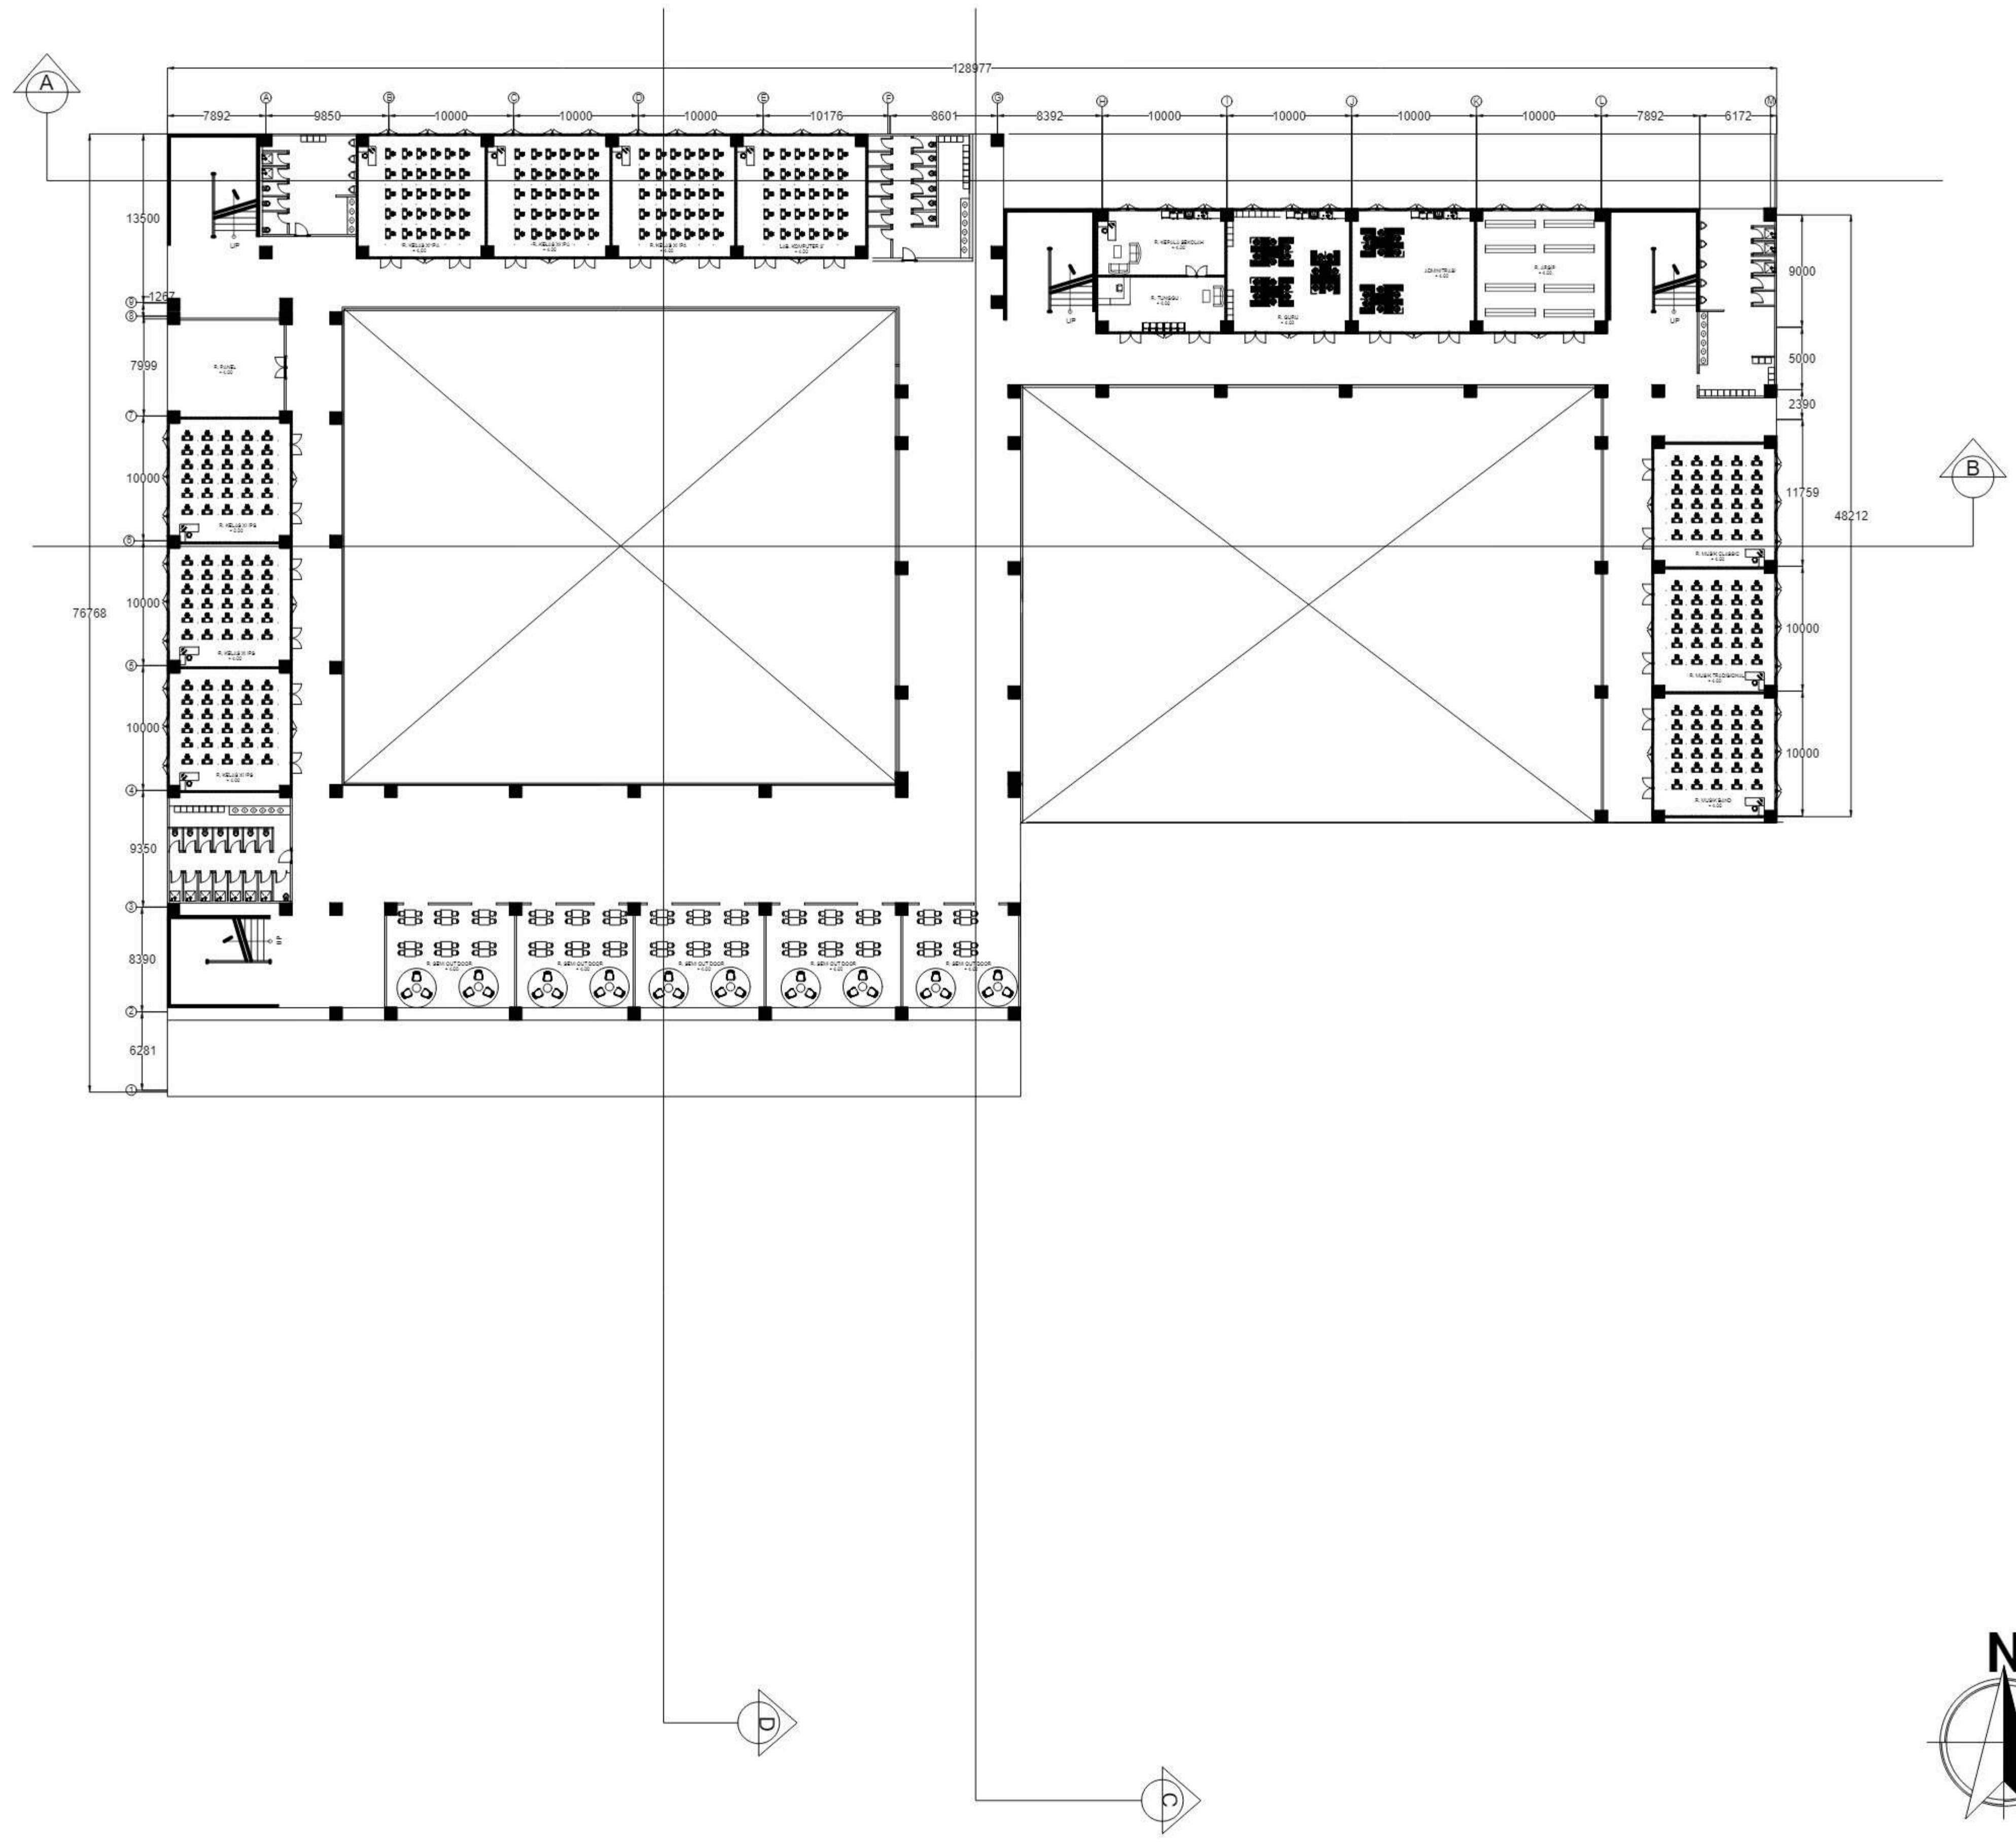

NOTE

○ DENAH LANTAI 2
SKALA 1 : 300

PROGRAM :	ARQUITECTURE
SUBJECT :	TUGAS AKHIR
CODE :	ARC 4218
CLASS :	2022/2023
LECTURER NAME :	Yaseri Dahlia Apritasari S.T., M.T. Dr.rer.nat. Maria Prithandjanti S.T
STUDENT NAME :	Bunga Ratnaningtyas A K
STUDENT ID :	21180029
TITLE :	DENAH LANTAI 2
DRAWING BY :	BUNGA RATNANINGTYAS A K
CHECKED BY :	CHK
MARKED BY :	APR
SUBMISSION DATE :	26 Juni 2023
SCALE :	PAGE