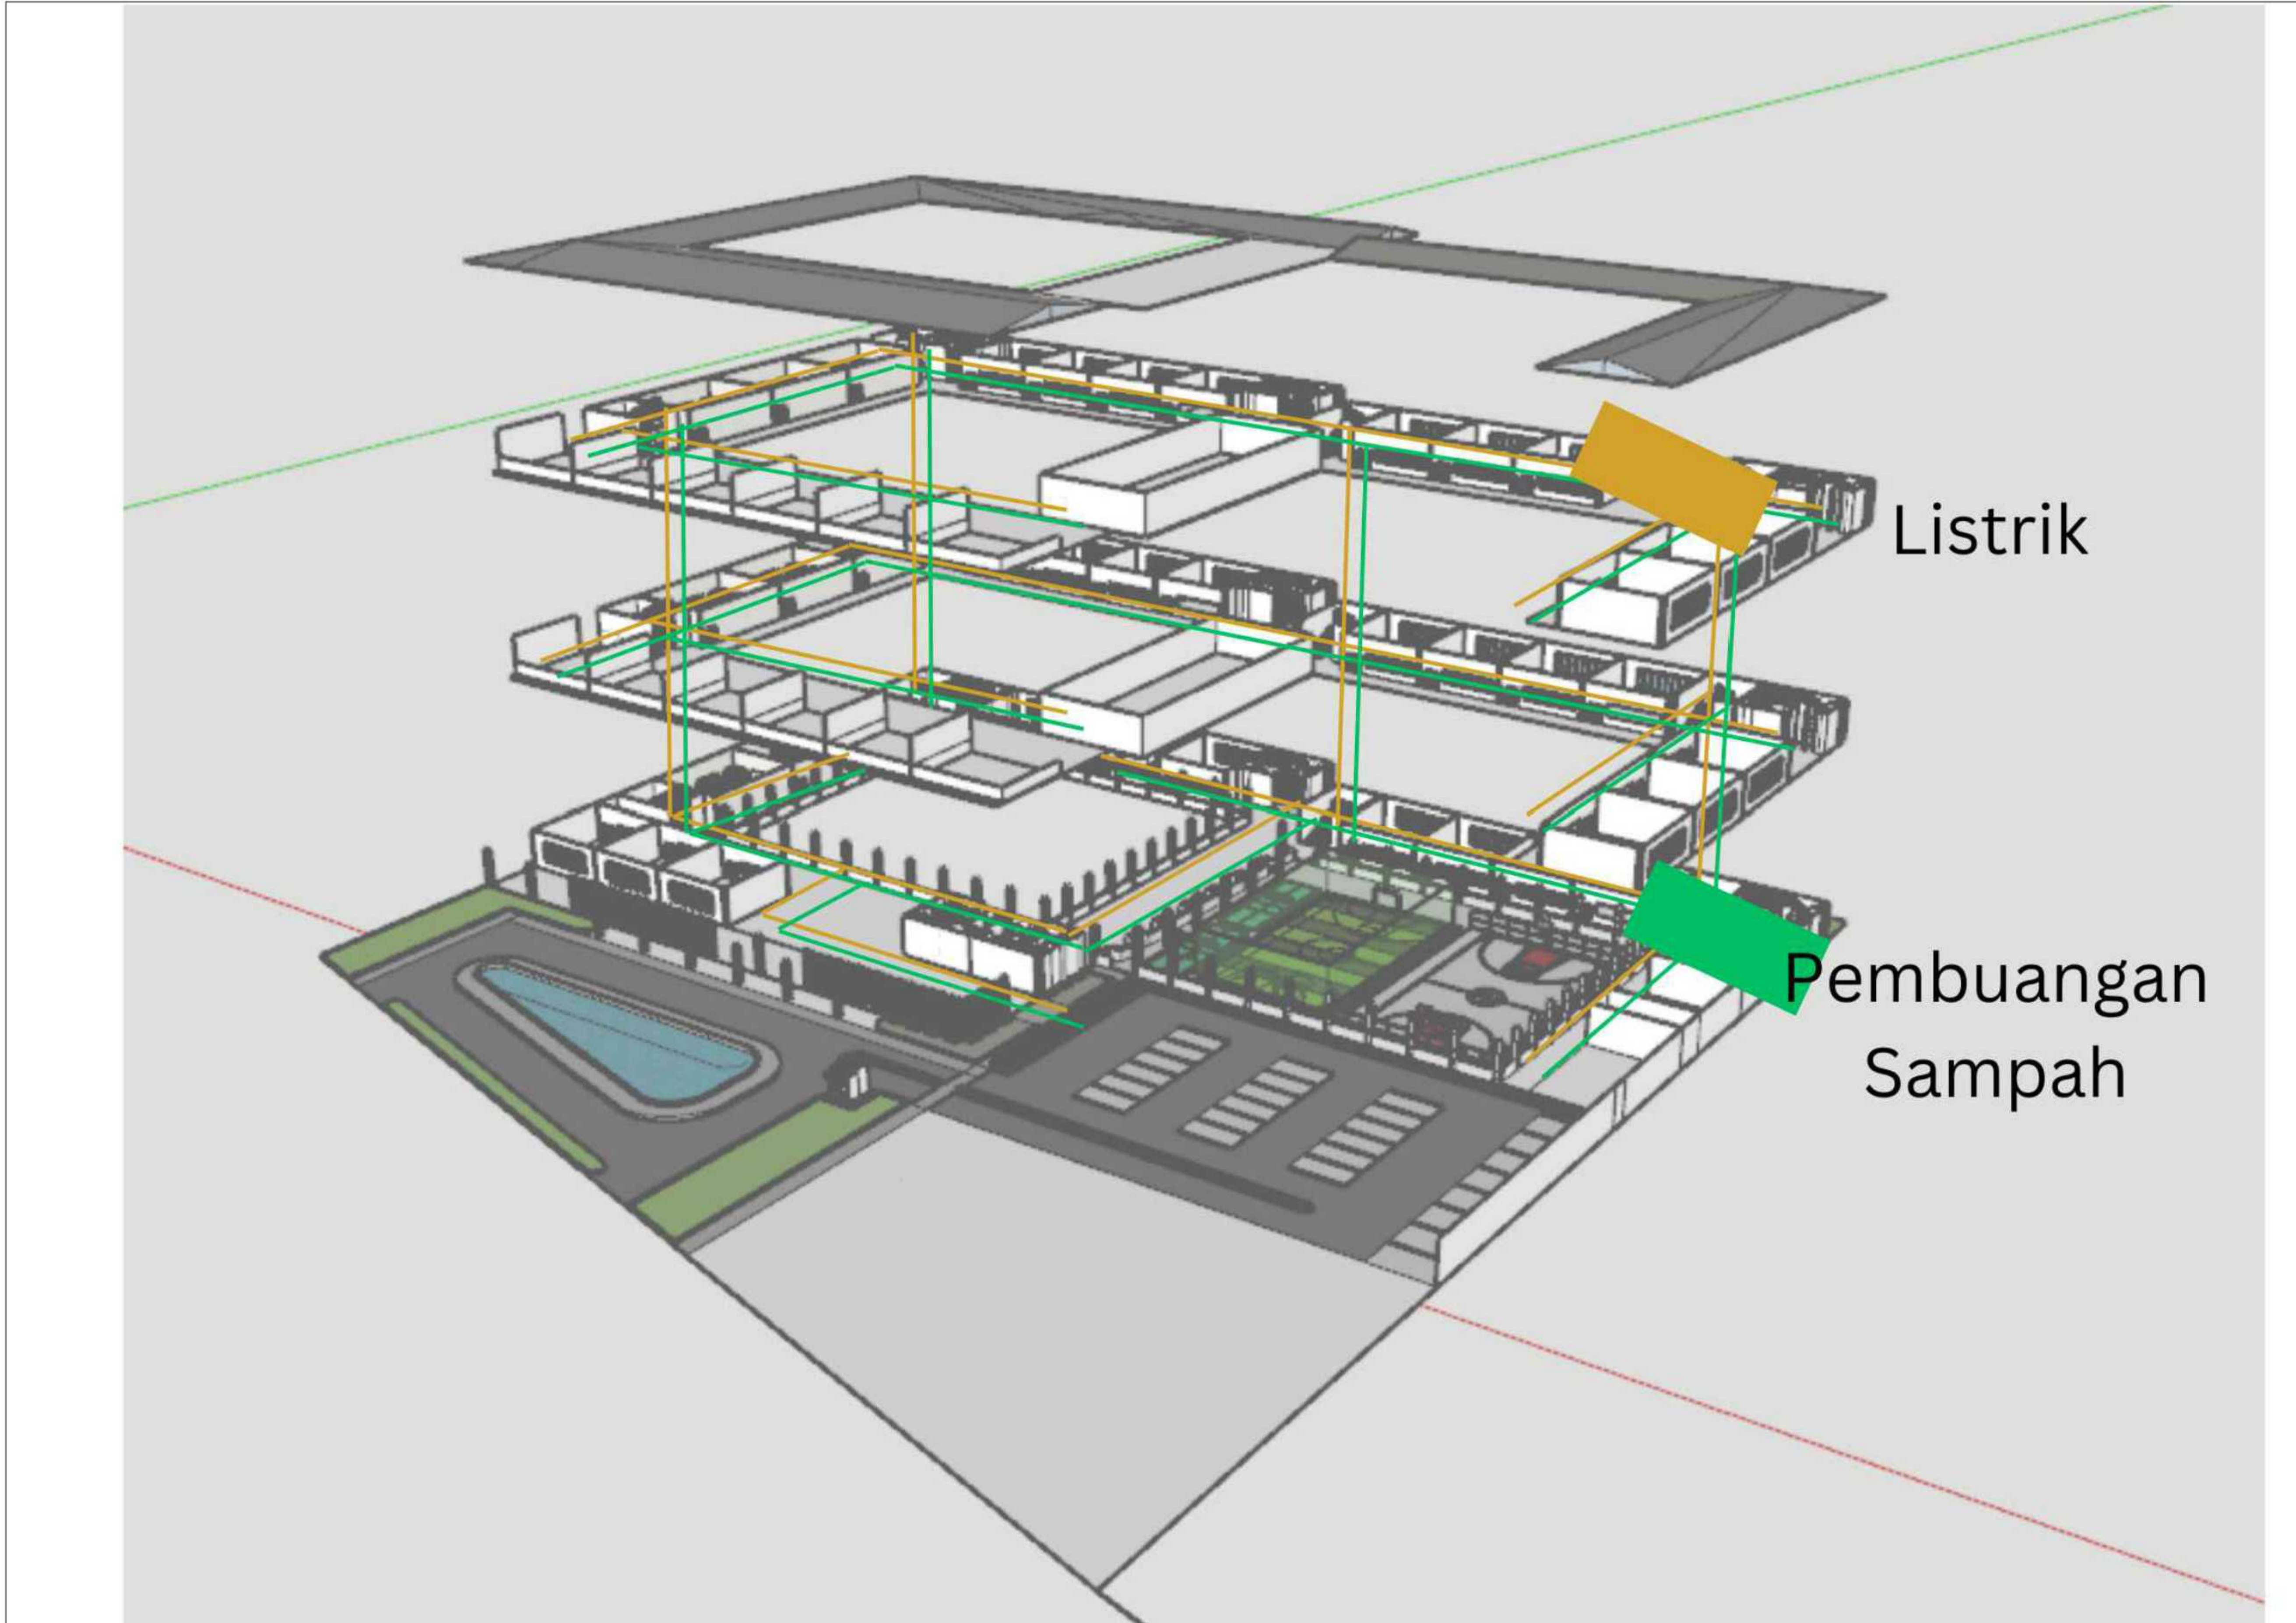

DIAGRAM EVAKUASI

NOTE

Listrik

Pembuangan Sampah

PROGRAM :	Arquitetura
SUBJECT :	TUGAS AKHIR
CODE :	ARC 4218
CLASS :	2022/2023
LECTURER' NAME :	Yasri Dahli Apritasari S.T., M.T. Dr. rer.nat. Maria Prithandjanti S.T.
STUDENT' NAME :	Bunga Ratnaningtyas A K
STUDENT' ID :	21180029
TITLE :	Diagram Listrik & Sampah
DRAWING BY:	BUNGA RATNANINGTYAS A K
CHECKED BY:	CHK:
MARKED BY:	APR:
SUBMISSION DATE :	26 Juni 2023
SCALE	PAGE
	A-6030